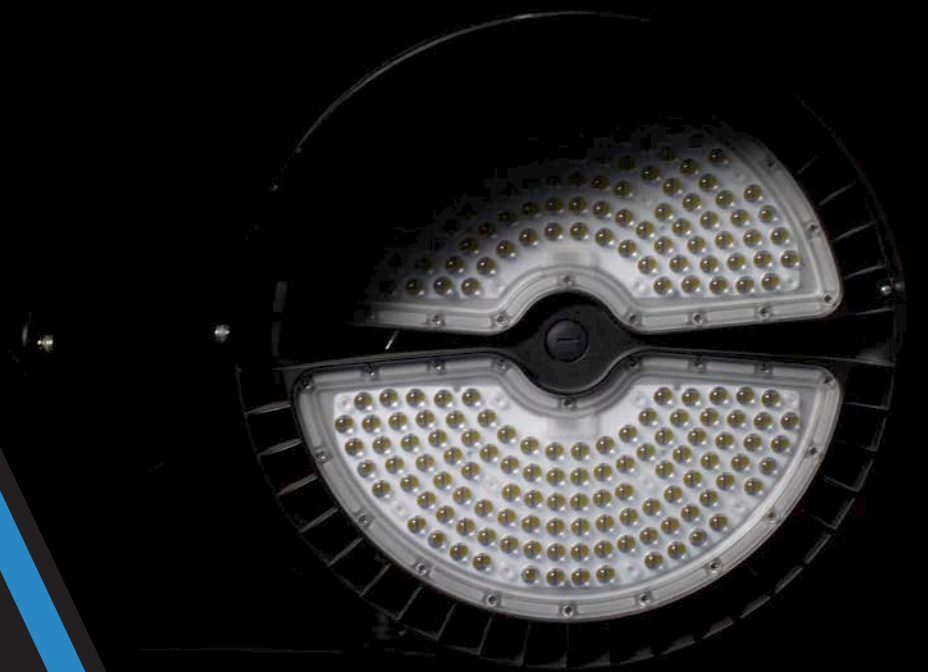

GRUNDY COUNTY SPEEDWAY
120 FIXTURE INSTALLATION

PRODUCT SPECIFICATIONS

The Power Bar sports lighting packages include our exclusive frame with optional 45,000 Lumen LED lights and visor variations. The Power Bar sports lighting bracket is designed and made in the USA from high quality structural steel. Every Power Bar sports lighting package is shipped pre-wired saving you time and money on your installation.

Lumens	45,000 per fixture
Power	320 Watts per Fixture
Amps	2.67A @ 120V / 1.16A @ 277V
Rated Life	Up to 100,000 HRS
Color Temperature	5000K Standard
Fixture Weight (ea)	16 lbs.
Frame Weight	14 lbs.
Warranty	5 Year

FRAME

Proprietary frame designed specifically for Power bars. All wiring and connectors are concealed within the frame.

MOUNTING

Designed to attach to round or square shape poles, made of steel, wood or aluminum. Made to mount to top or sides of poles.

POWER BAR FIXTURE

Up to 1/2 million lumens per pole. Lowest EPA/weight combination in the industry.

SAVE TIME & MONEY

Reduced installation cost and time by 50%

MADE IN THE USA

Designed, assembled and serviced in USA.