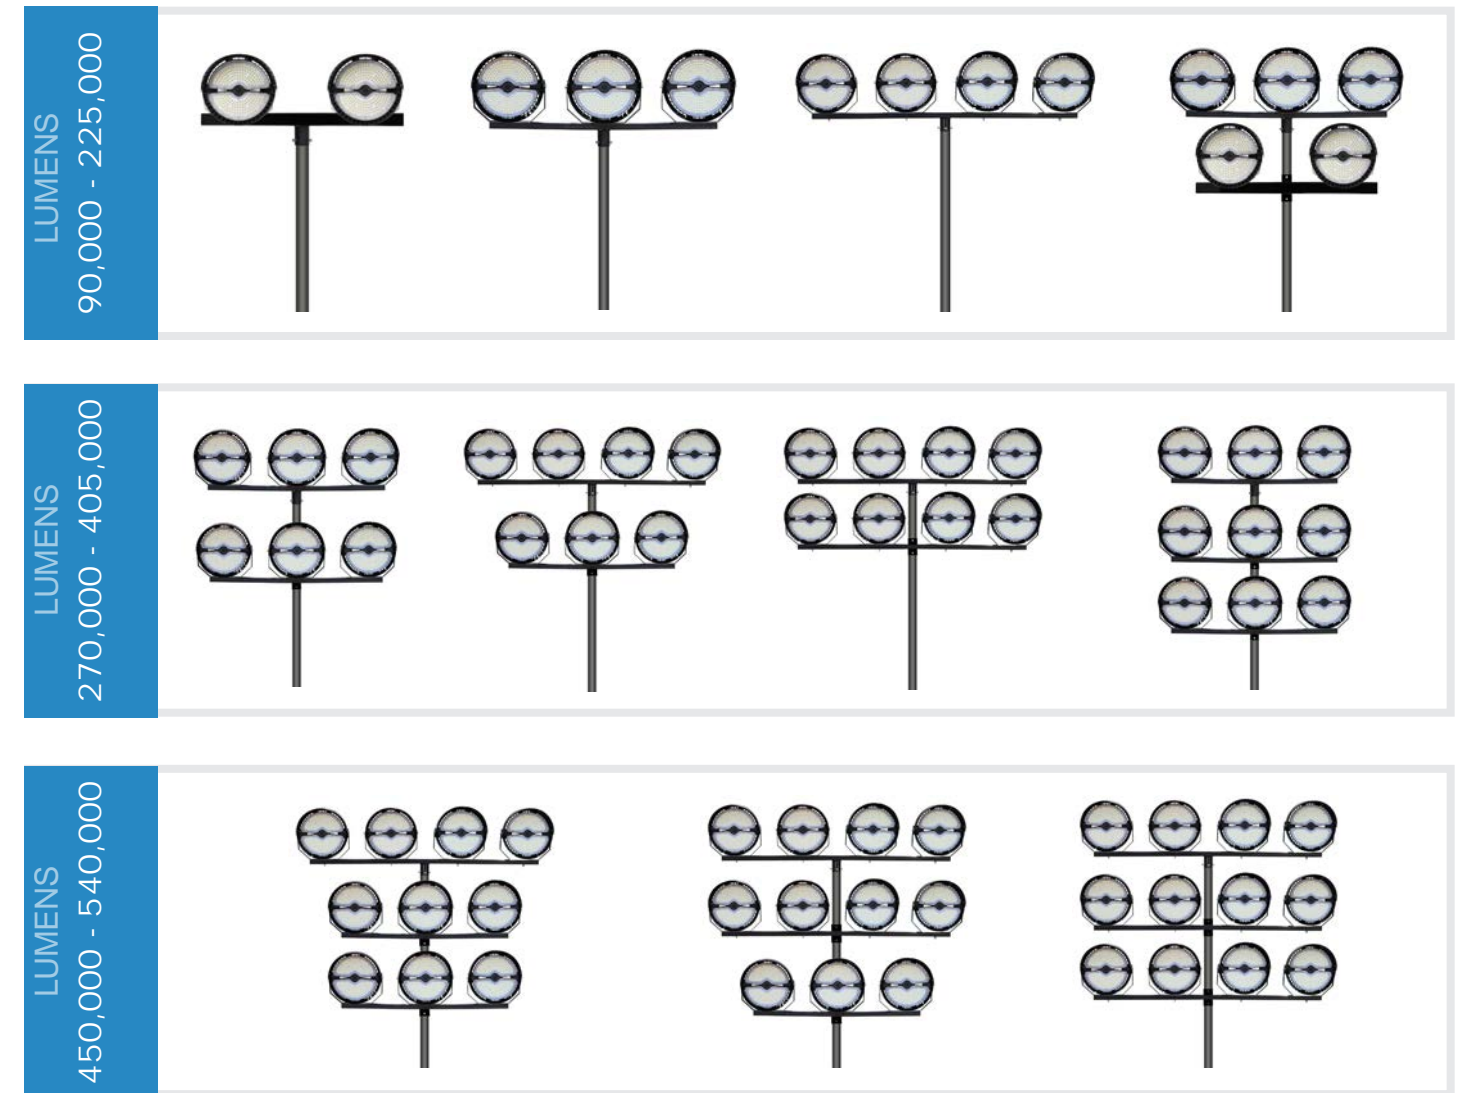

POWER BAR SPORTS LIGHTING PACKAGES

From 90,000 lumens to over 500,000 Lumens our Power Bar sports lighting packages have you covered. LightMart's exclusive Power Bar sports lighting packages include our brackets, visors and our pre-wired high quality structural steel made in the USA.