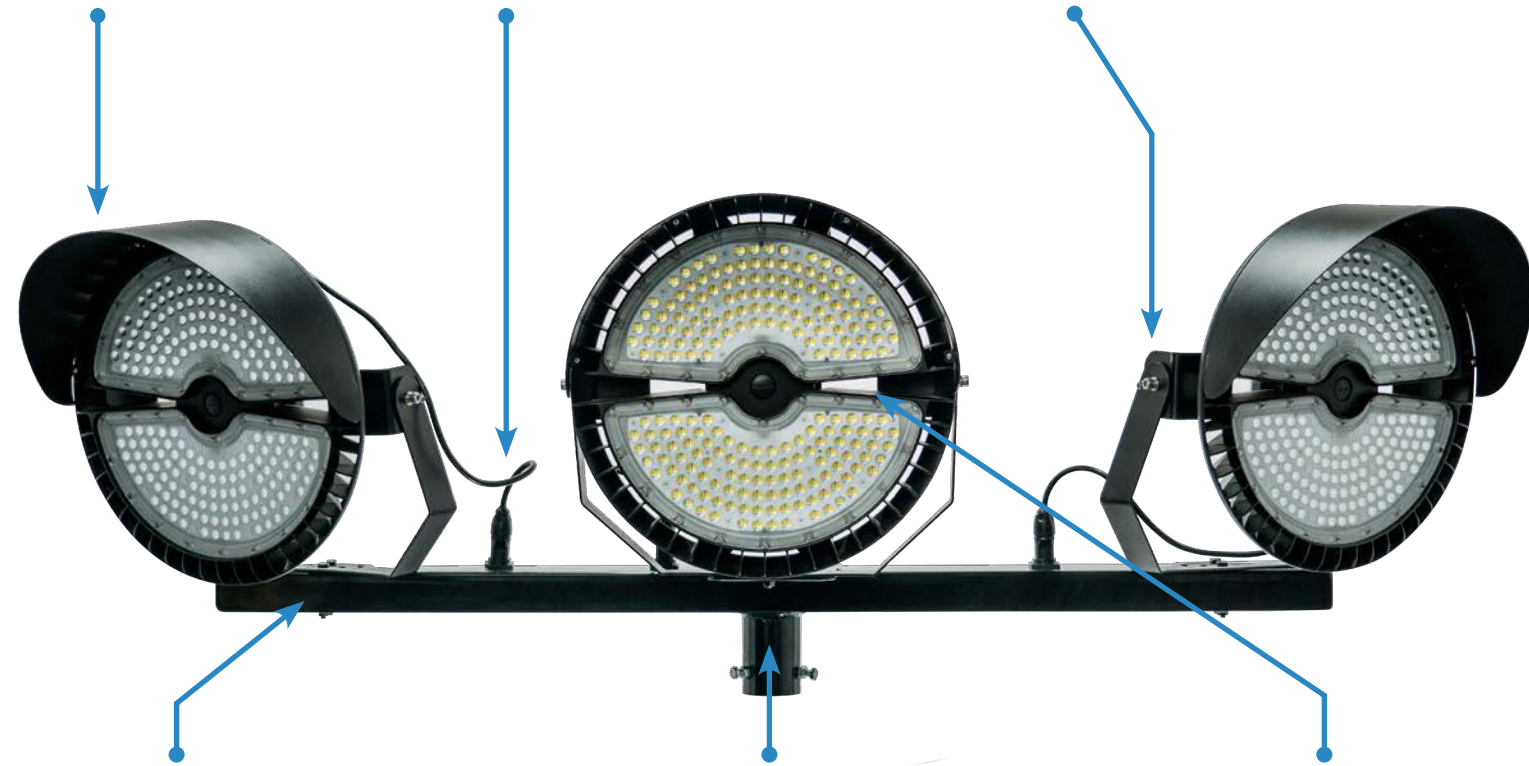

Lumens	45,000 per fixture
Power	320 Watts per Fixture
Amps	2.67A @ 120V / 1.16A @ 277V
Rated Life	Up to 100,000 HRS
Color Temperature	5000K Standard
Fixture Weight (ea)	16 lbs.
Frame Weight	14 lbs.
Warranty	5 Year

POWER BAR SPORTS LIGHTING PACKAGES

VISOR

Integrated visor is included.

CONNECTOR

IP65 Rated connectors for easy set up and future replacement.

BRACKET

Adjustable brackets for horizontal and vertical positioning.

FRAME

Proprietary frame designed specifically for Power bars. All wiring and connectors are concealed within the frame.

MOUNTING

Designed to attach to round or square shape poles, made of steel, wood or aluminum. Made to mount to top or sides of poles.

POWER BAR FIXTURE

Up to 1/2 million lumens per pole. Lowest EPA/weight combination in the industry.

SAVE TIME & MONEY

Reduced installation cost and time by 50%

MADE IN THE USA

Designed, assembled and serviced in USA.