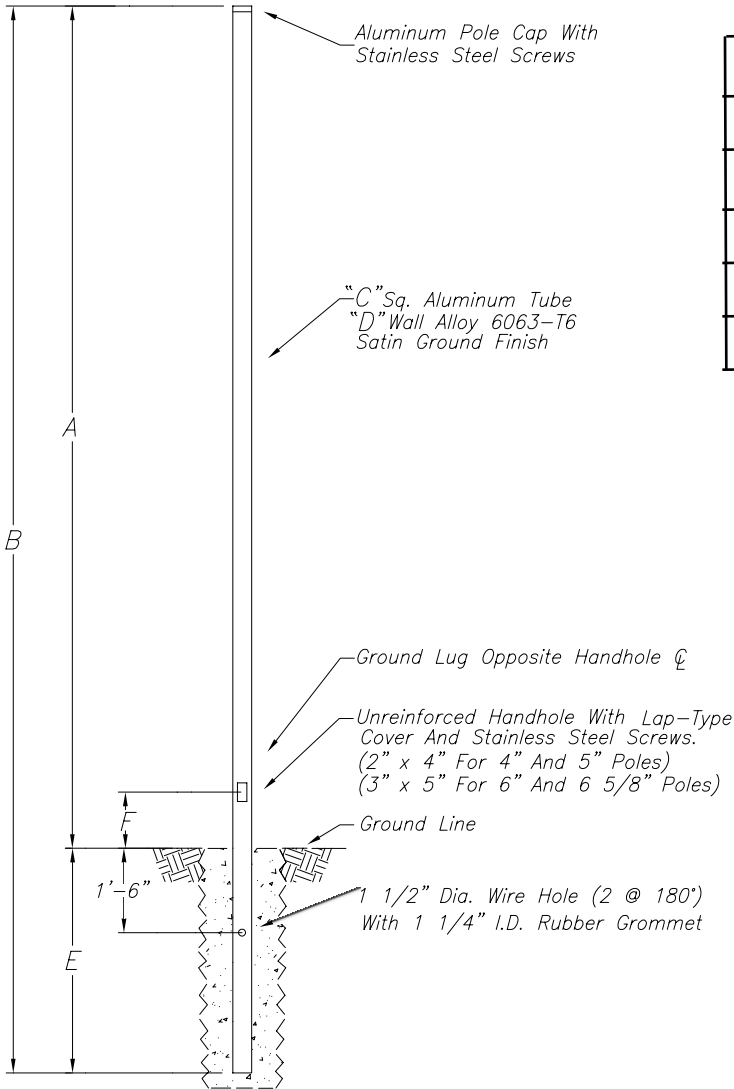

12 ft. above-grade 4 inch Square Direct Burial Aluminum light pole. 0.188" wall thickness. Part #: 12A4SS188DB

A	12 ft.
B	15 ft.
C	4 in.
D	0.188 in.
E	3 ft.
F	12 in.

EPA Rating:
70 MPH: 21.0
80 MPH: 15.5
90 MPH: 11.7
100 MPH: 8.9
110 MPH: 6.9