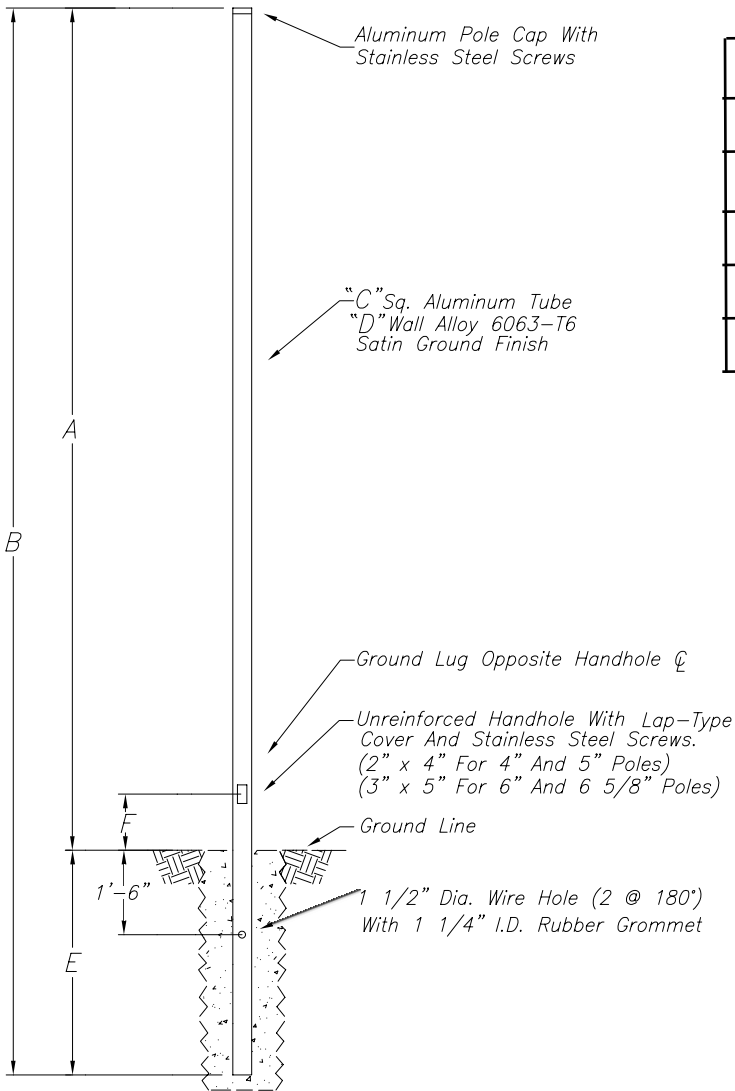

14 ft. above-grade 4 inch Square Direct Burial Aluminum light pole. 0.125" wall thickness. Part #: 14A4SS125DB

A	14 ft.
B	17 ft.
C	4 in.
D	0.125 in.
E	3 ft.
F	12 in.

EPA Rating:

70 MPH: 10.2
80 MPH: 7.1
90 MPH: 4.9
100 MPH: 3.4
110 MPH: 2.4