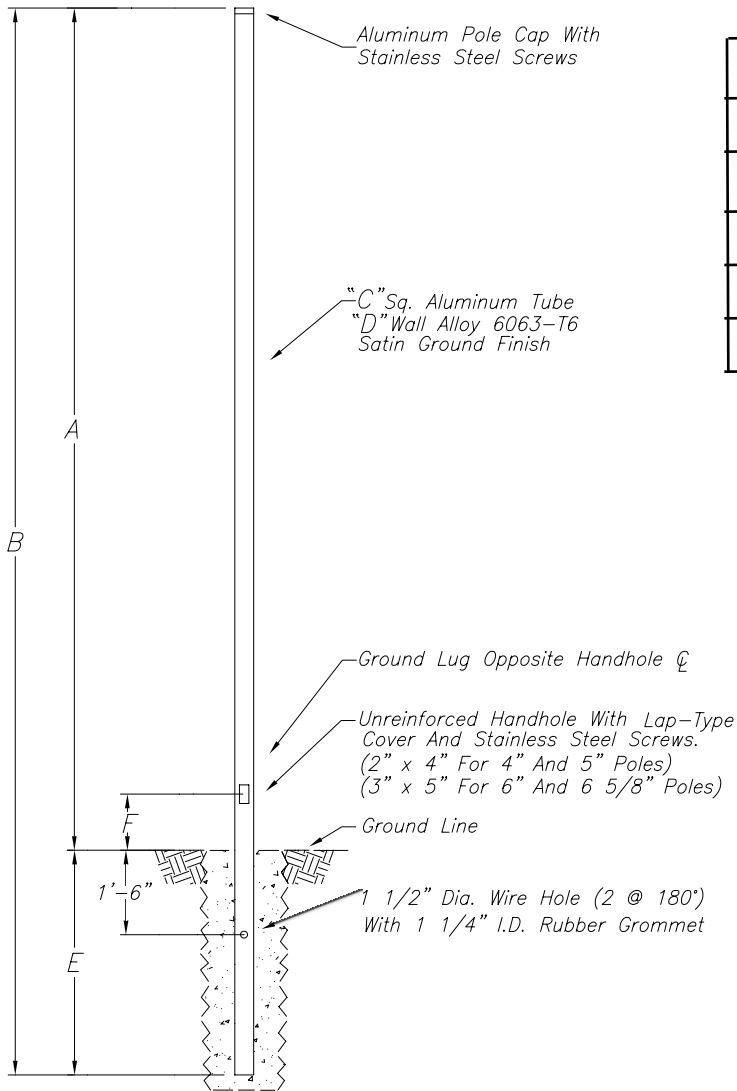

14 ft. above-grade 5 inch Square Direct Burial Aluminum light pole. 0.125" wall thickness. Part #: 14A5SS125DB

A	14 ft.
B	18 ft.
C	5 in.
D	0.125 in.
E	4 ft.
F	14 in.

EPA Rating:
70 MPH: 27.9
80 MPH: 20.5
90 MPH: 15.4
100 MPH: 11.7
110 MPH: 9.0