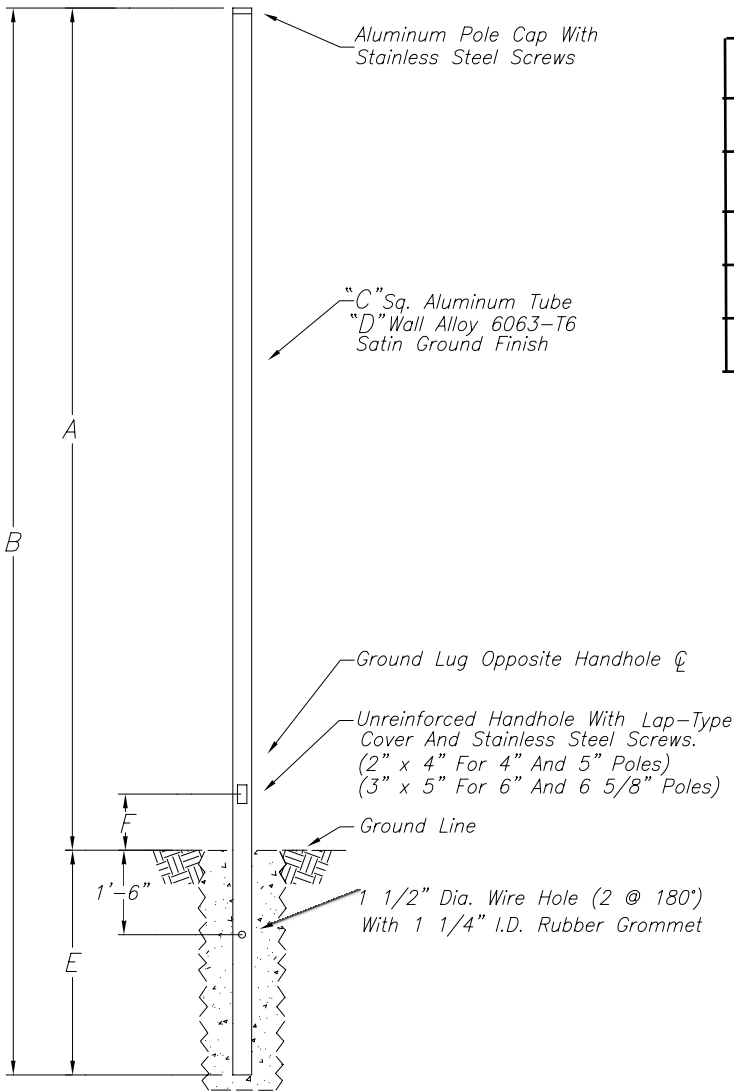

20 ft. above-grade 5 inch Square Direct Burial Aluminum light pole. 0.188" wall thickness. Part #: 20A5SS188DB

A	20 ft.
B	24 ft.
C	5 in.
D	0.188 in.
E	4 ft.
F	14 in.

EPA Rating:

70 MPH: 15.1
80 MPH: 10.2
90 MPH: 6.9
100 MPH: 4.5
110 MPH: 2.8