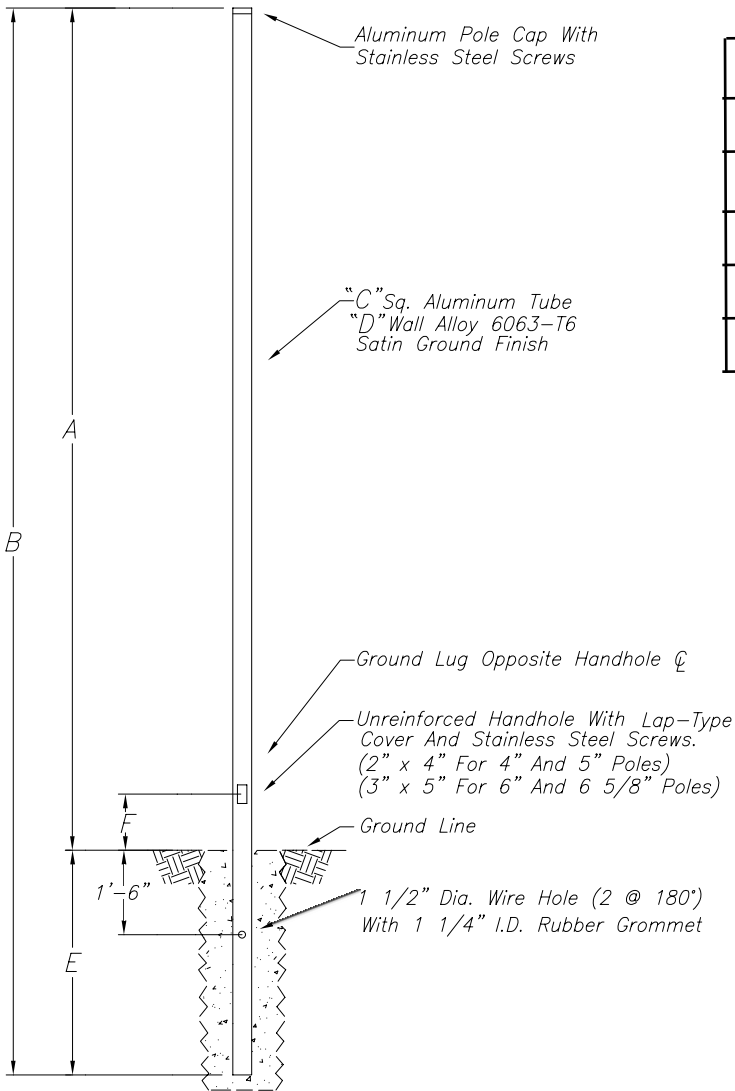

20 ft. above-grade 5 inch Square Direct Burial Aluminum light pole. 0.250" wall thickness. Part #: 20A5SS250DB

| | |
|---|-----------|
| A | 20 ft. |
| B | 24 ft. |
| C | 5 in. |
| D | 0.250 in. |
| E | 4 ft. |
| F | 14 in. |