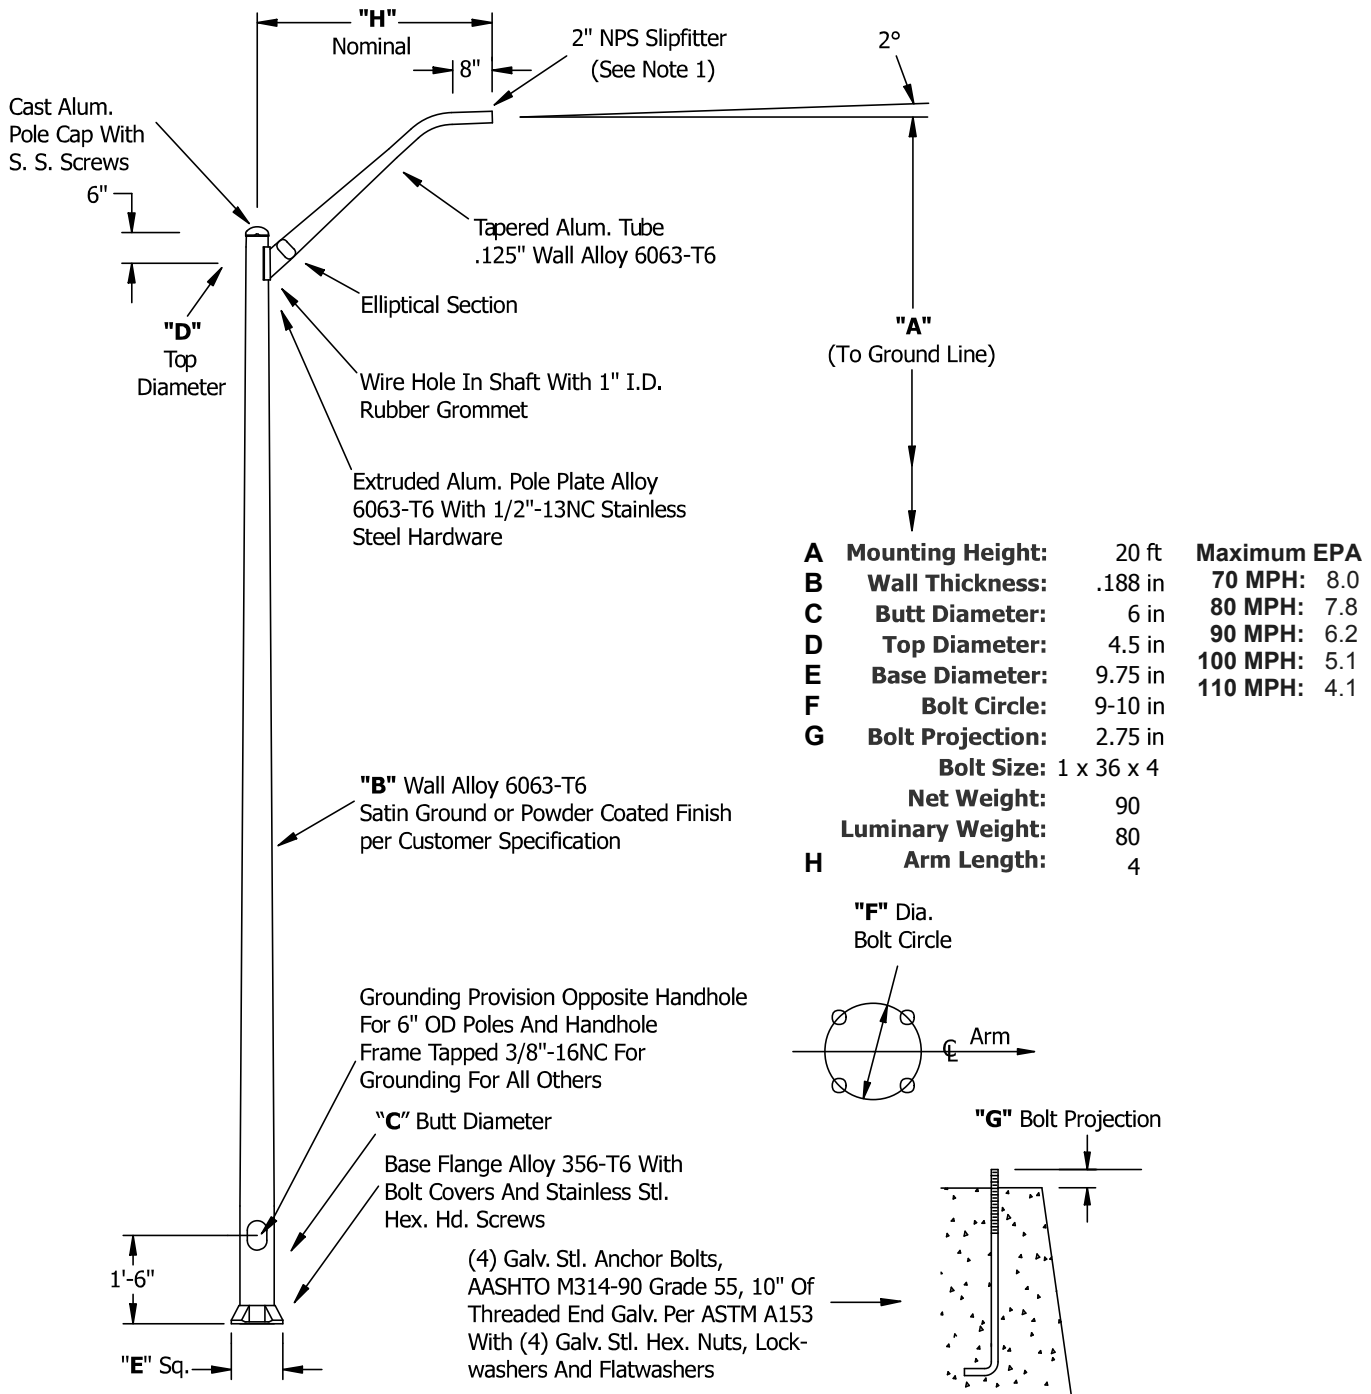

# 20 Foot Street Light Pole with 4 Foot Mast Arm and 6 Inch Bottom Diameter .188 Inch Wall Thickness - Part #: 20A6RT1881M4

**Notes:**

- (1) Brackets Supplied With 2" NPS Slipfitter. Specify Modification 140 For 1.25" NPS Slipfitter.