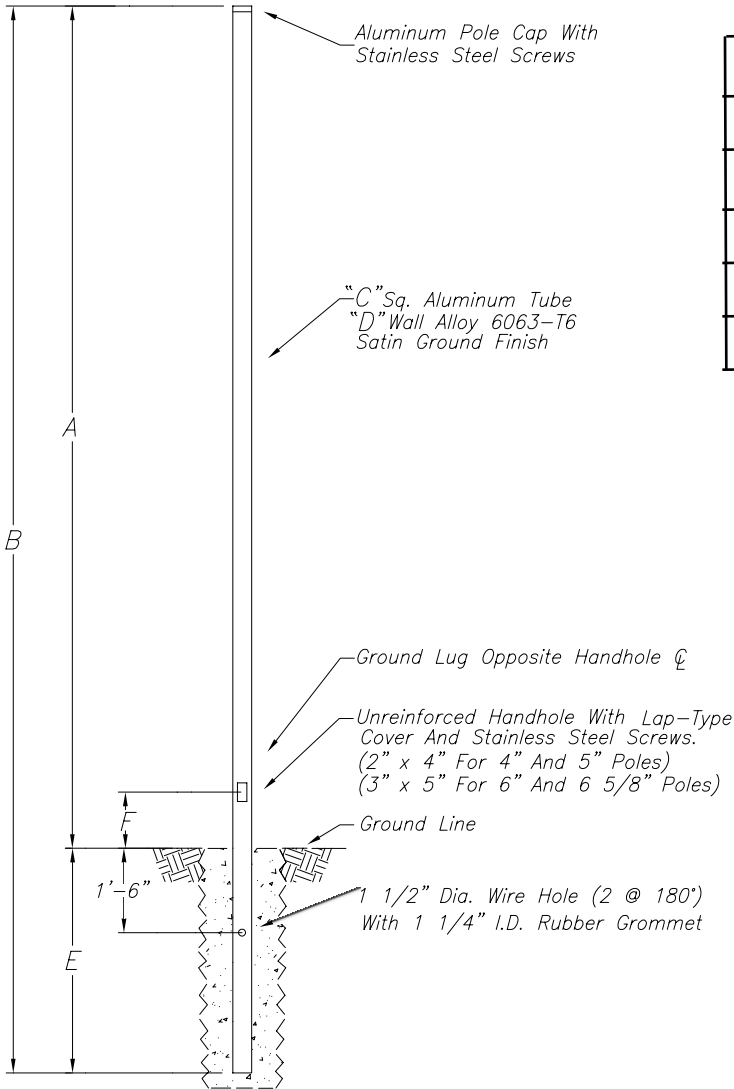

25 ft. above-grade 5 inch Square Direct Burial Aluminum light pole. 0.188" wall thickness. Part #: 25A5SS188DB

A	25 ft.
B	29 ft.
C	5 in.
D	0.188 in.
E	4 ft.
F	14 in.

EPA Rating:
70 MPH: 8.6
80 MPH: 4.9
90 MPH: 2.6
100 MPH: 0.9