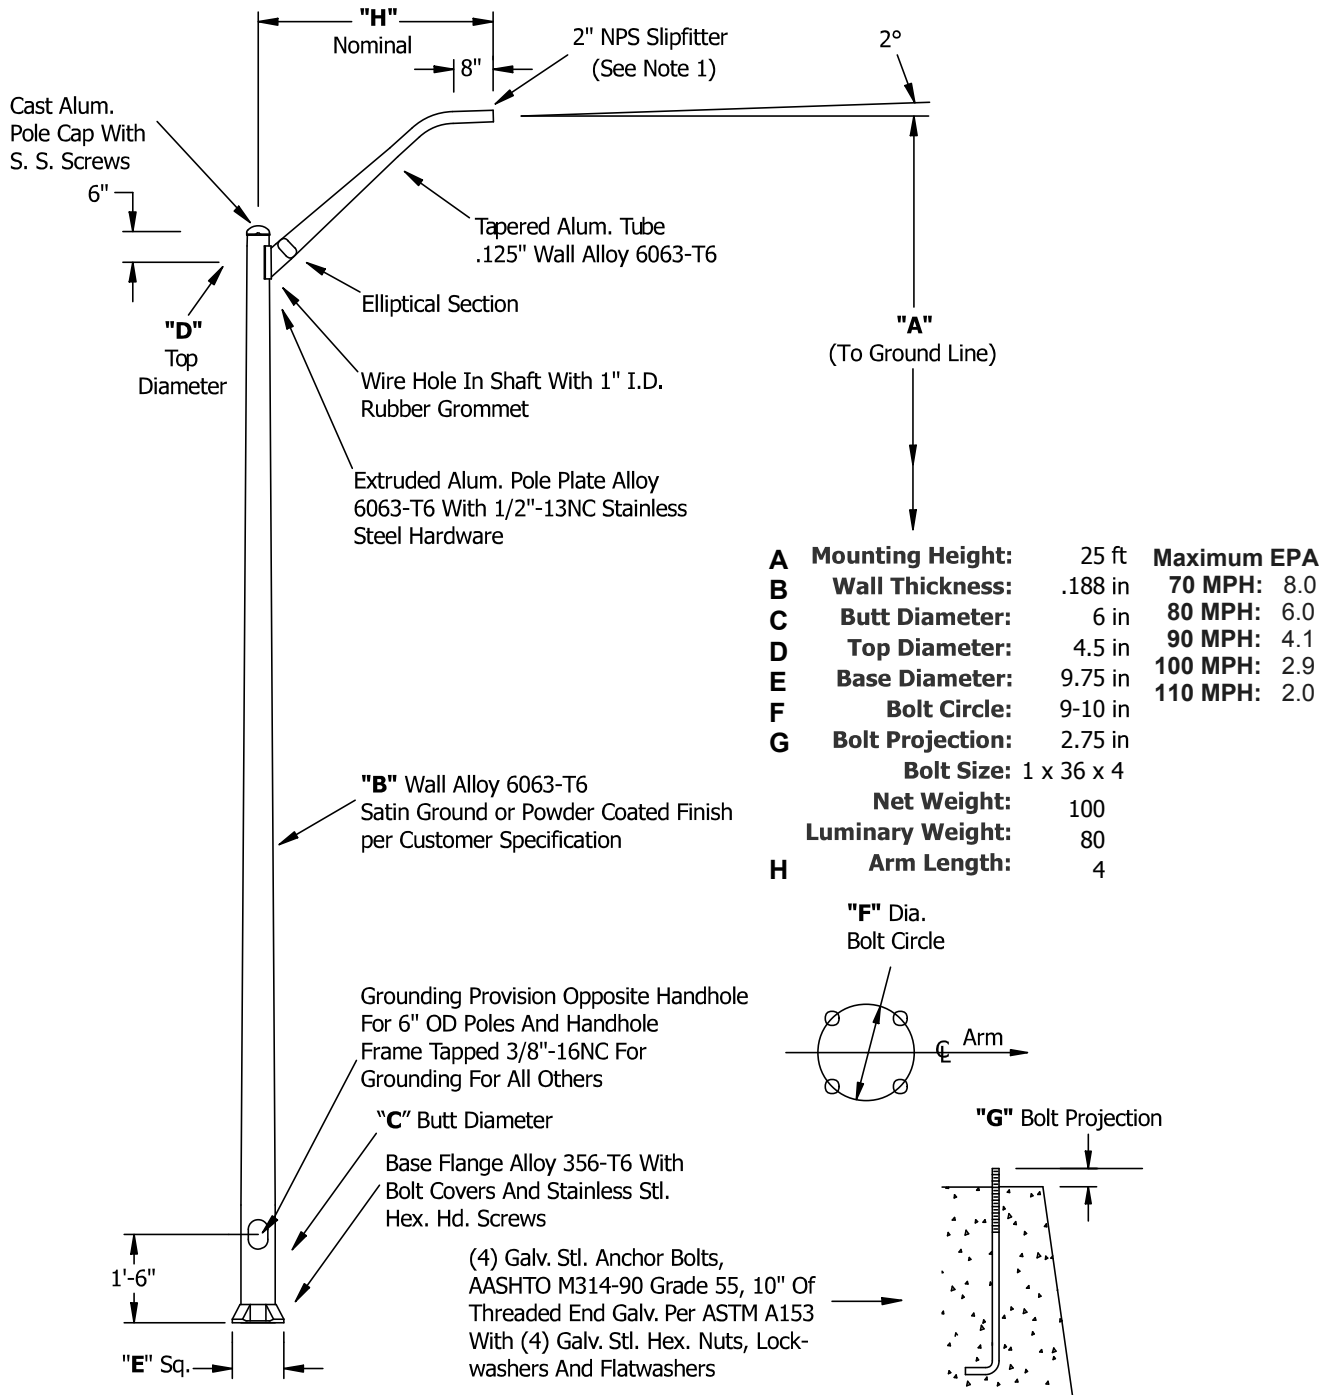

25 Foot Street Light Pole with 4 Foot Mast Arm and 6 Inch Bottom Diameter .188 Inch Wall Thickness - Part #: 25A6RT1881M4

Notes:

- (1) Brackets Supplied With 2" NPS Slipfitter. Specify Modification 140 For 1.25" NPS Slipfitter.