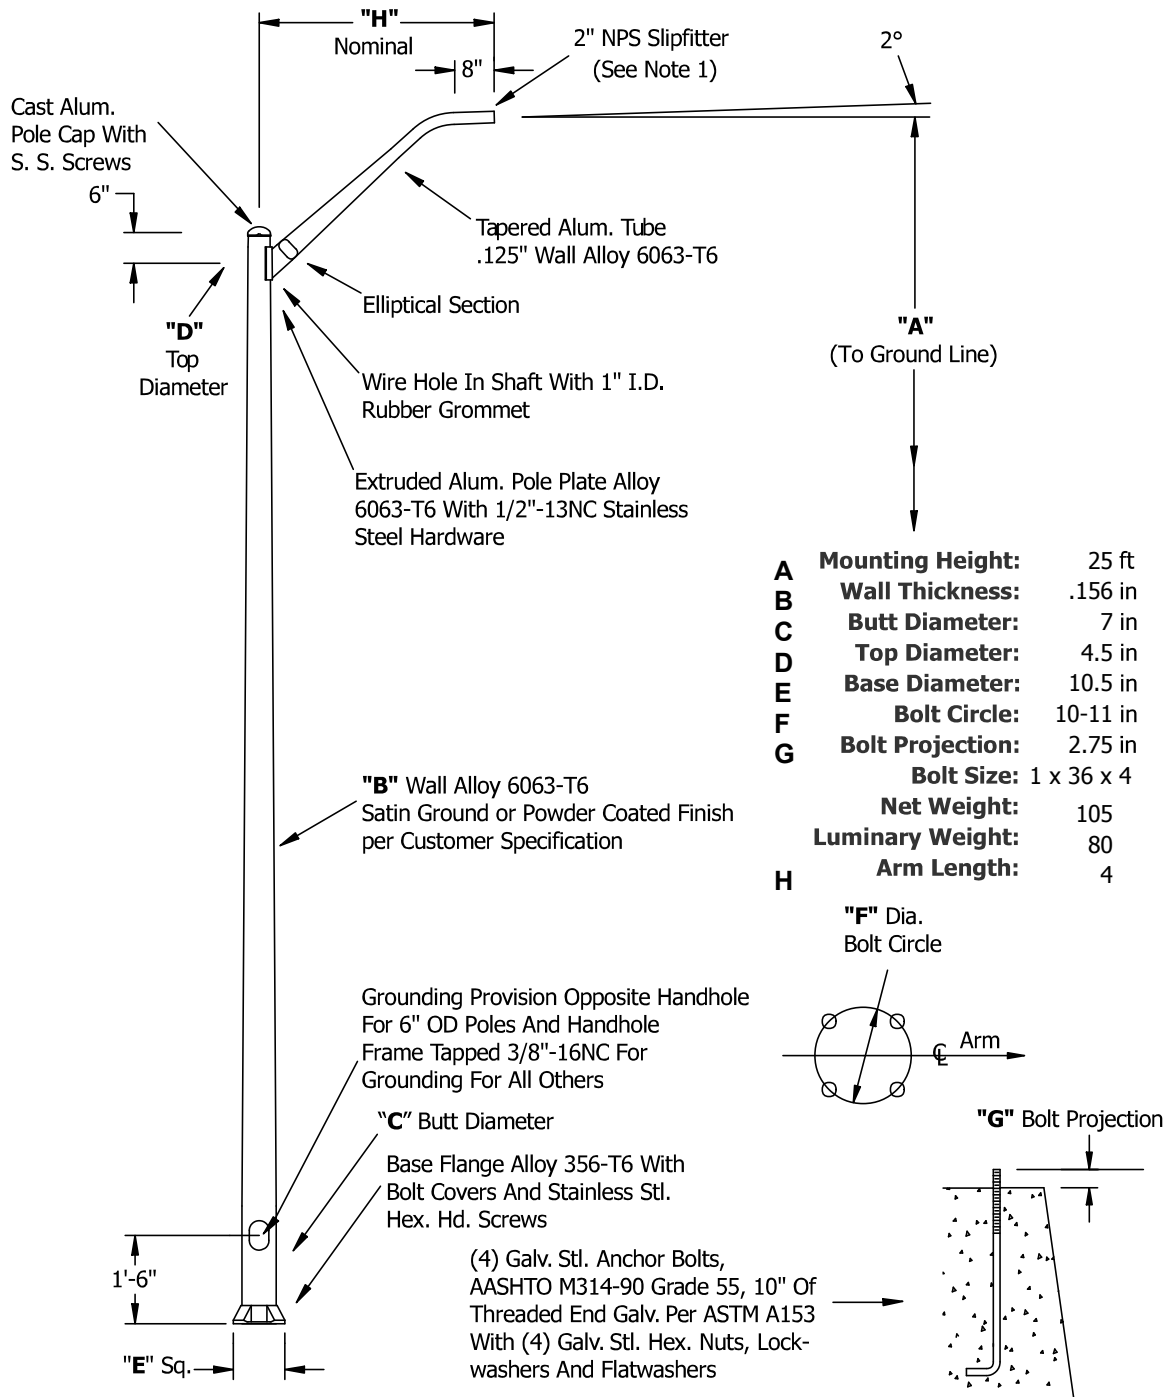

25 Foot Street Light Pole with 4 Foot Mast Arm and 7 Inch Bottom Diameter .156 Inch Wall Thickness - Part #: 25A7RT1561M4

Notes:

- (1) Brackets Supplied With 2" NPS Slipfitter. Specify Modification 140 For 1.25" NPS Slipfitter.