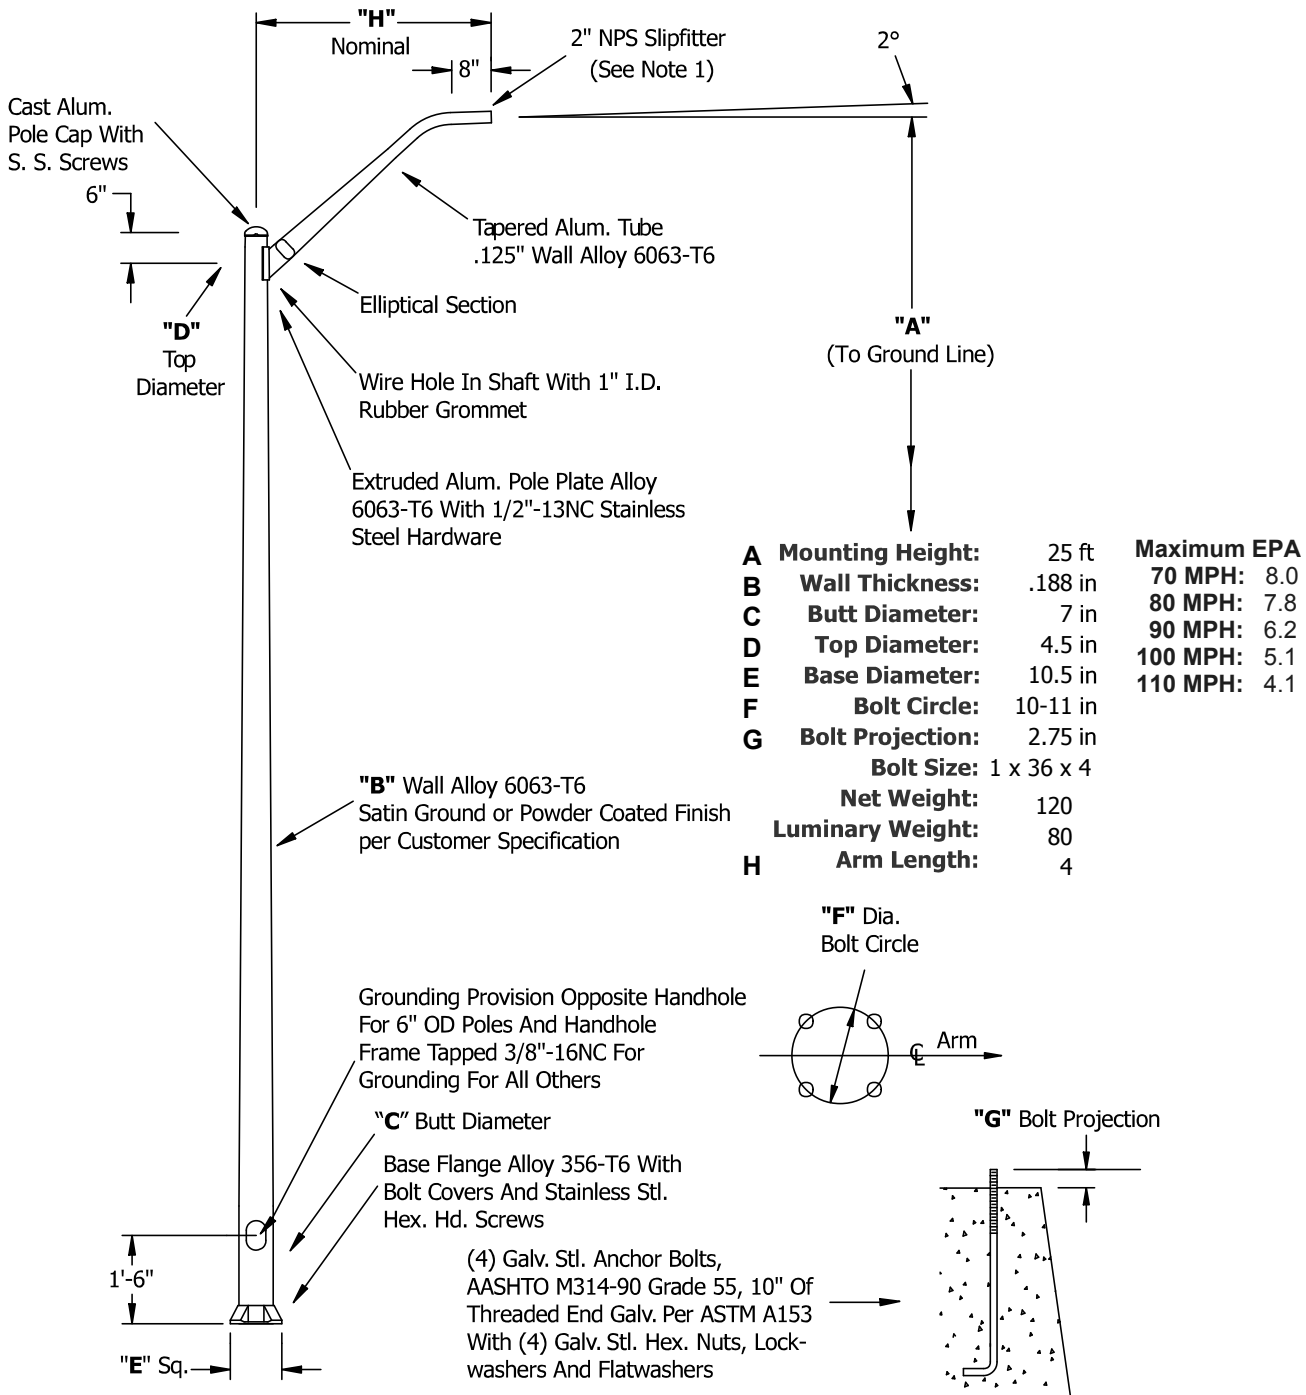

25 Foot Street Light Pole with 4 Foot Mast Arm and 7 Inch Bottom Diameter .188 Inch Wall Thickness - Part #: 25A7RT1881M4

Notes:

- (1) Brackets Supplied With 2" NPS Slipfitter.
Specify Modification 140 For 1.25" NPS Slipfitter.