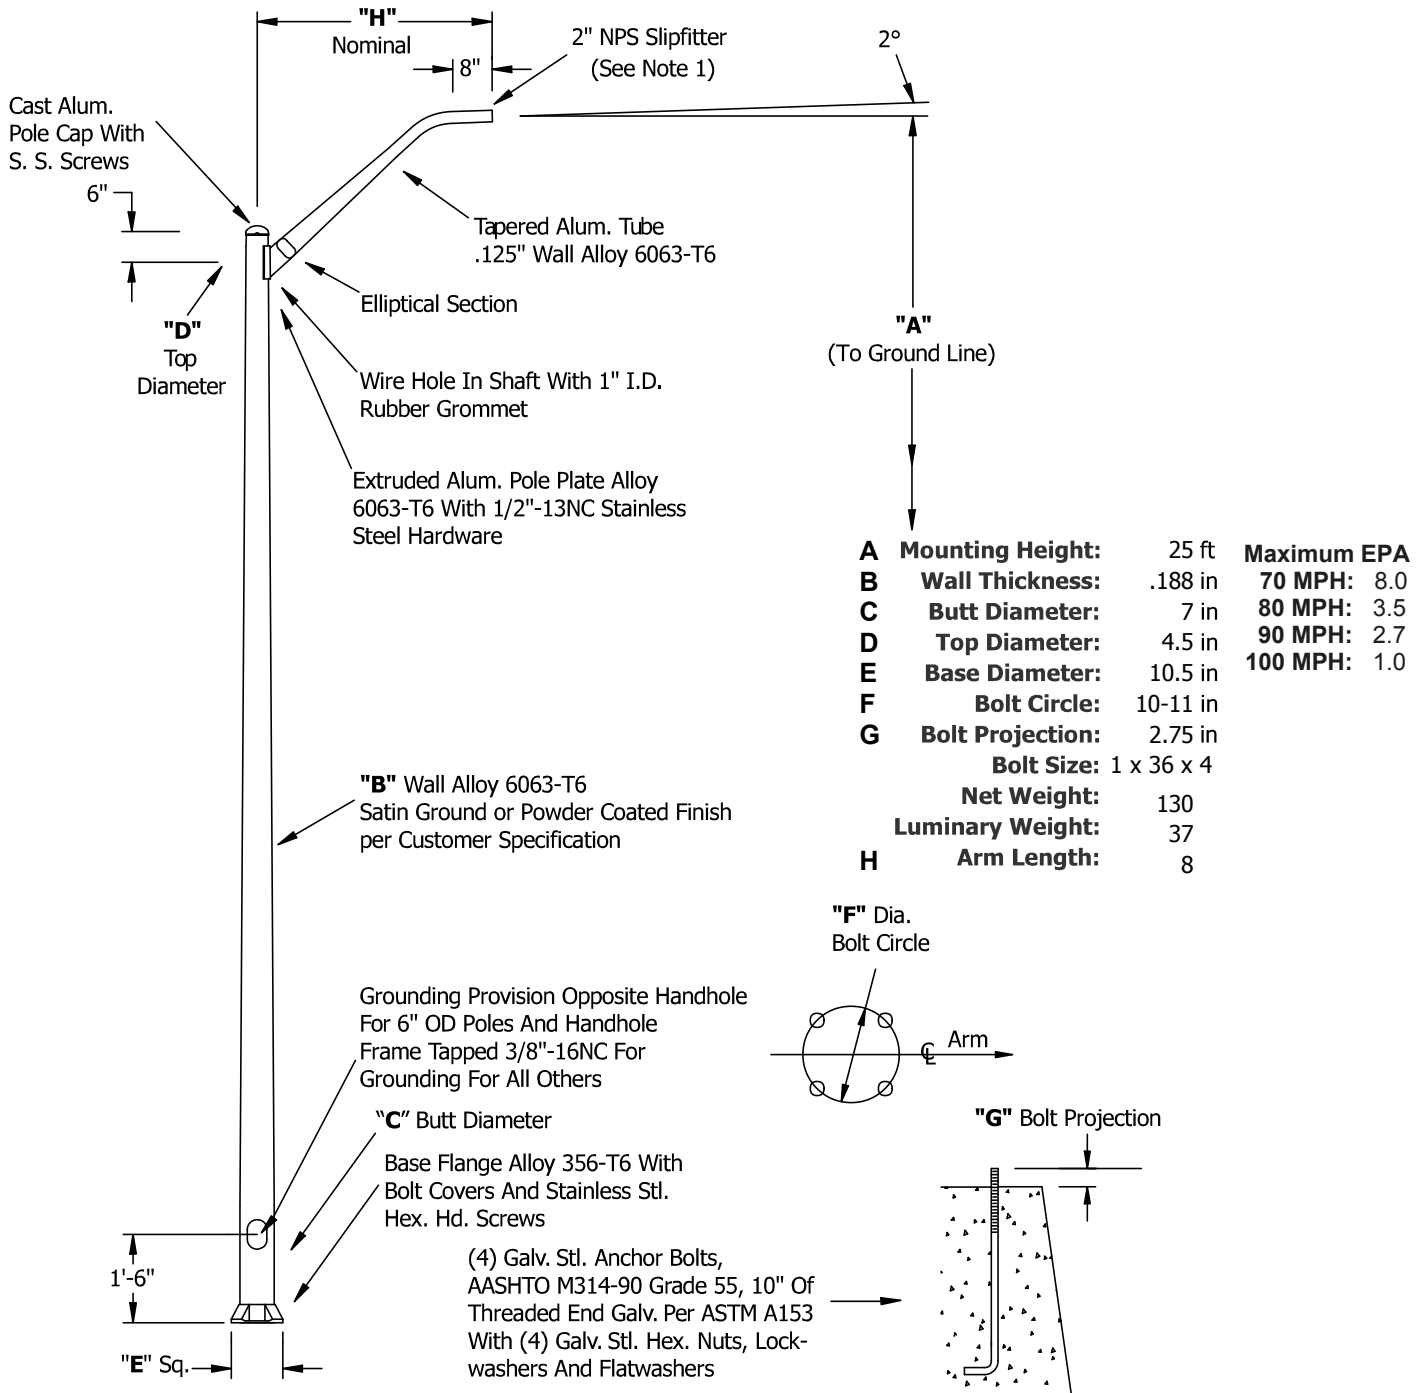

25 Foot Street Light Pole with 8 Foot Mast Arm and 7 Inch Bottom Diameter .188 Inch Wall Thickness - Part #: 25A7RT1881M8

Notes:

- (1) Brackets Supplied With 2" NPS Slipfitter.
Specify Modification 140 For 1.25" NPS Slipfitter.