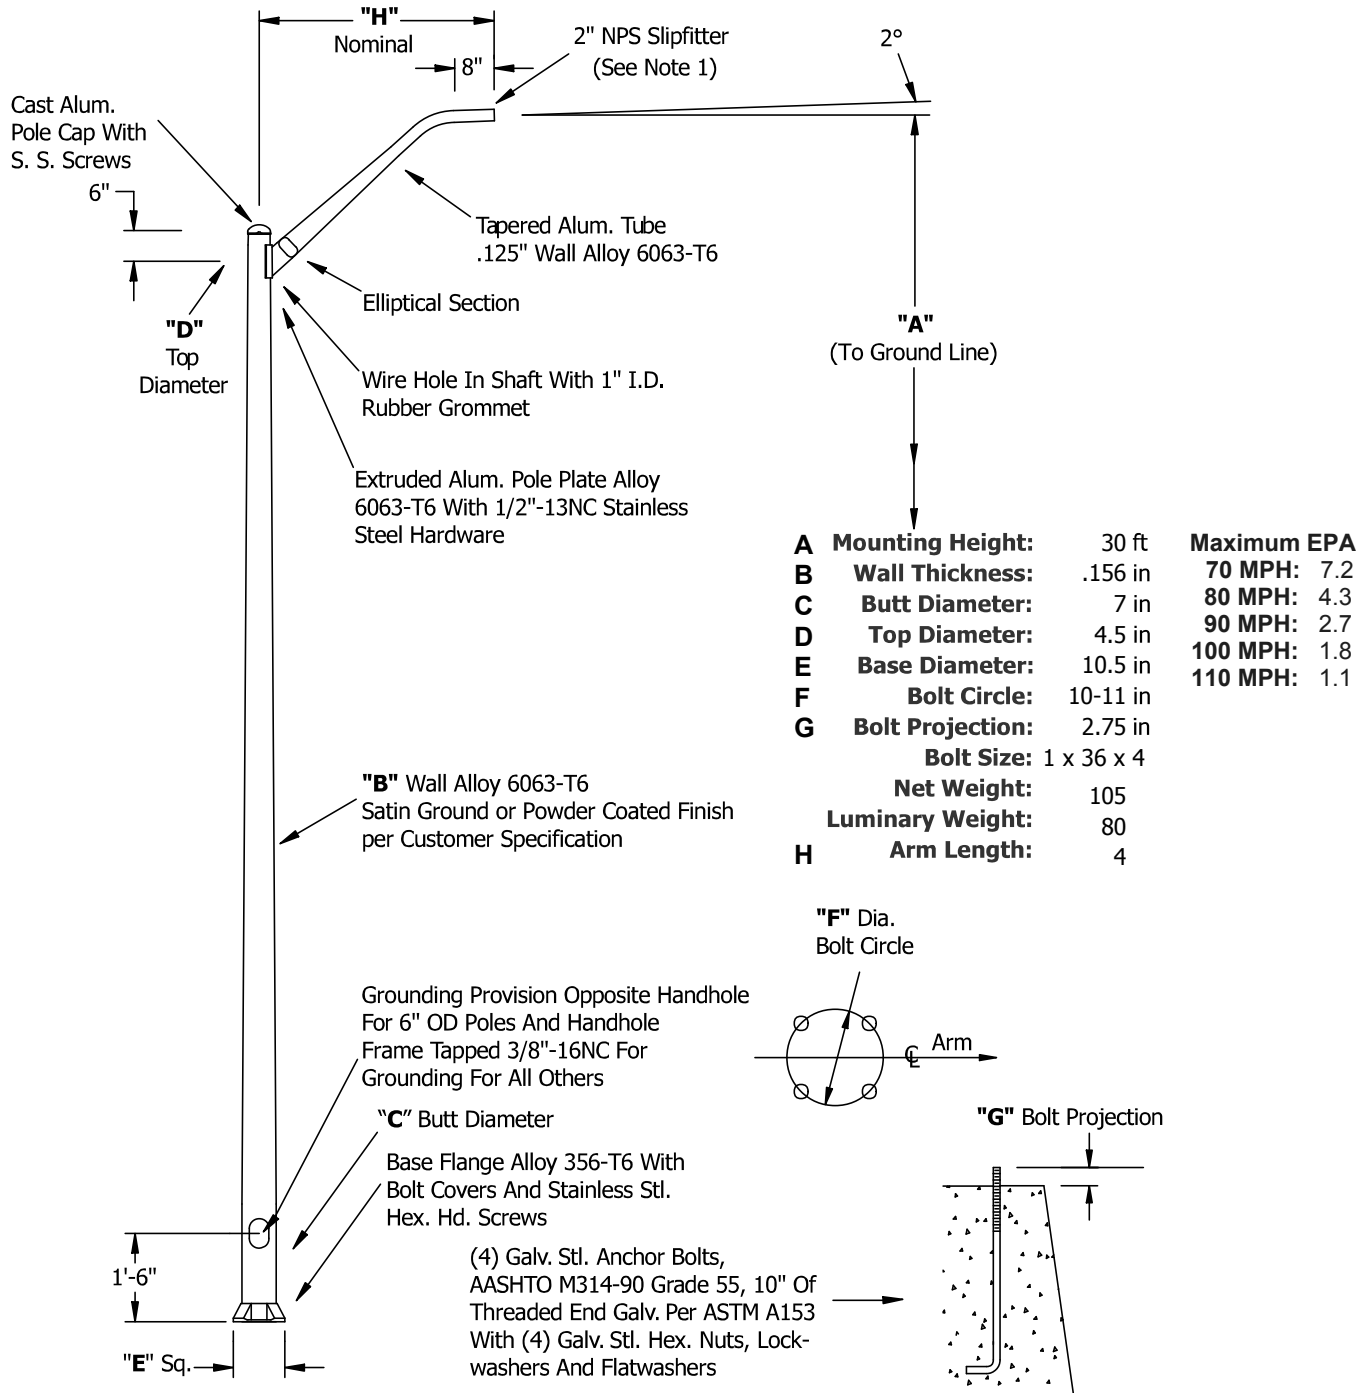

# 30 Foot Street Light Pole with 4 Foot Mast Arm and 7 Inch Bottom Diameter .156 Inch Wall Thickness - Part #: 30A7RT1561M4

## Notes:

- (1) Brackets Supplied With 2" NPS Slipfitter. Specify Modification 140 For 1.25" NPS Slipfitter.