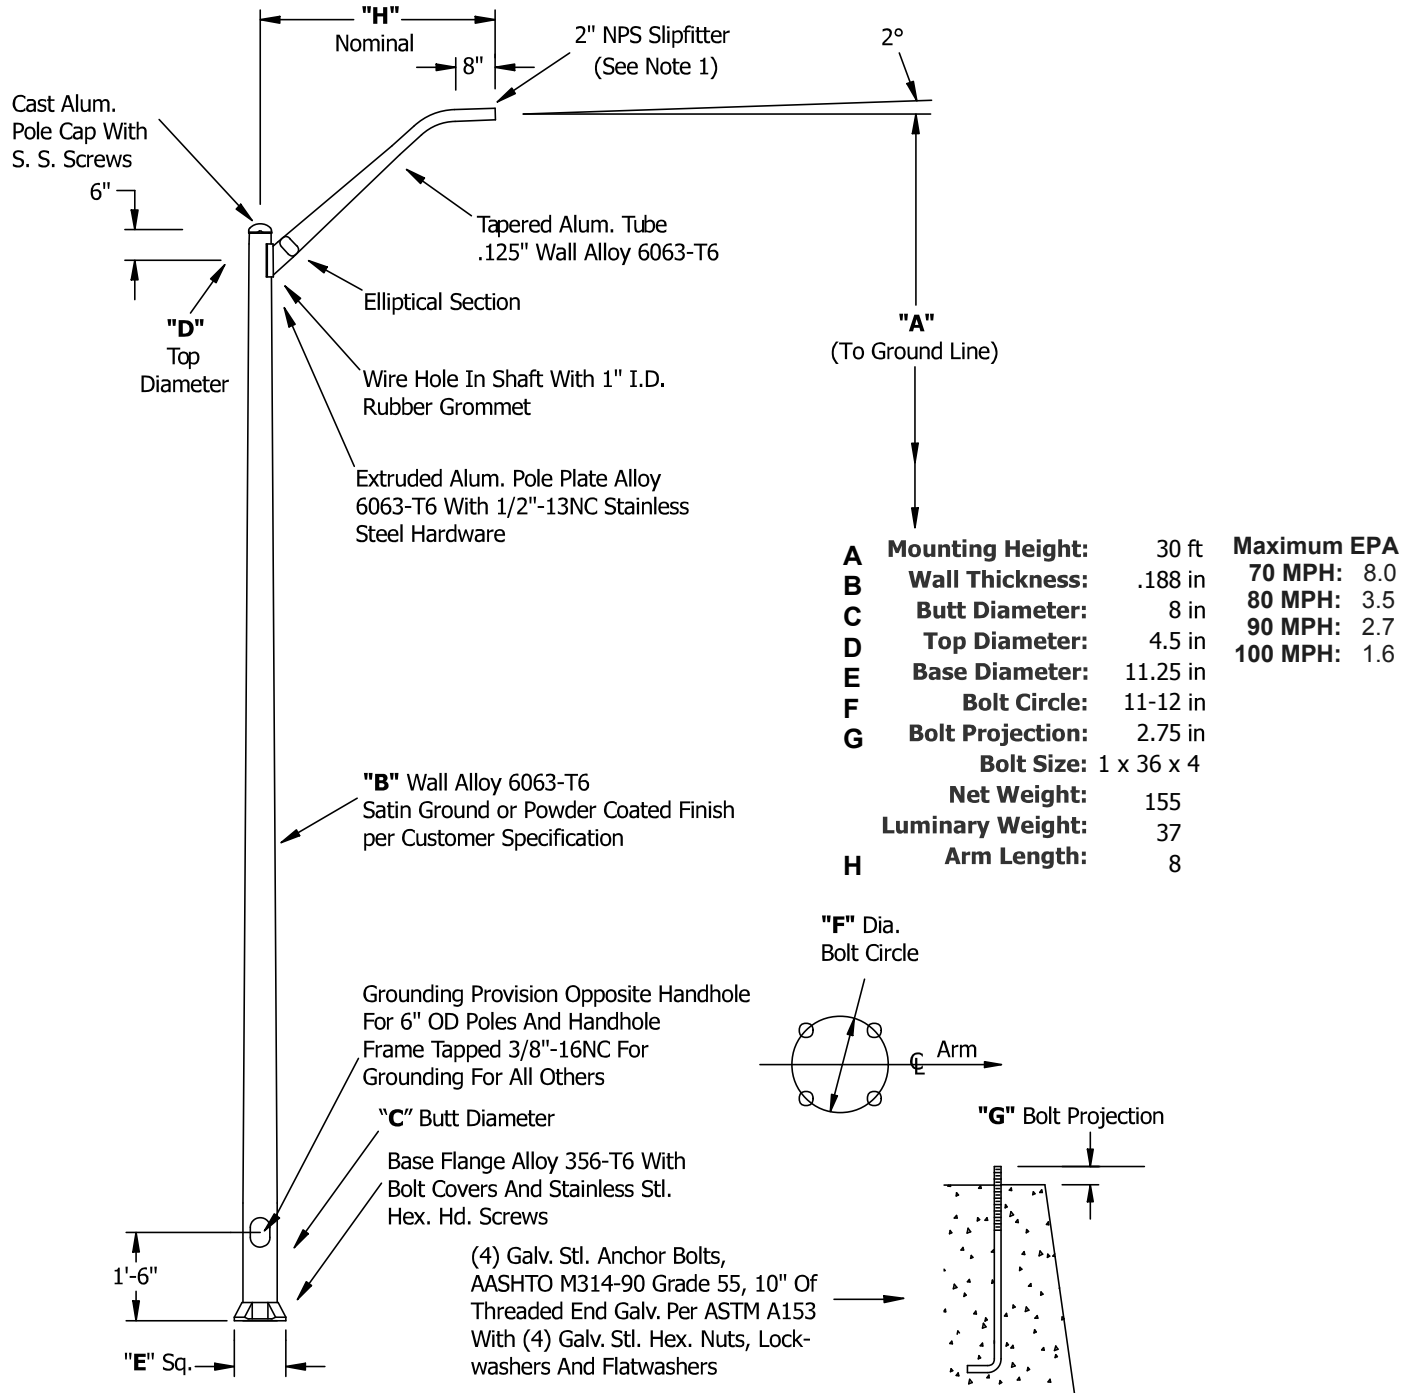

30 Foot Street Light Pole with 8 Foot Mast Arm and 8 Inch Bottom Diameter .188 Inch Wall Thickness - Part #: 30A8RT1881M8

Notes:

- (1) Brackets Supplied With 2" NPS Slipfitter. Specify Modification 140 For 1.25" NPS Slipfitter.