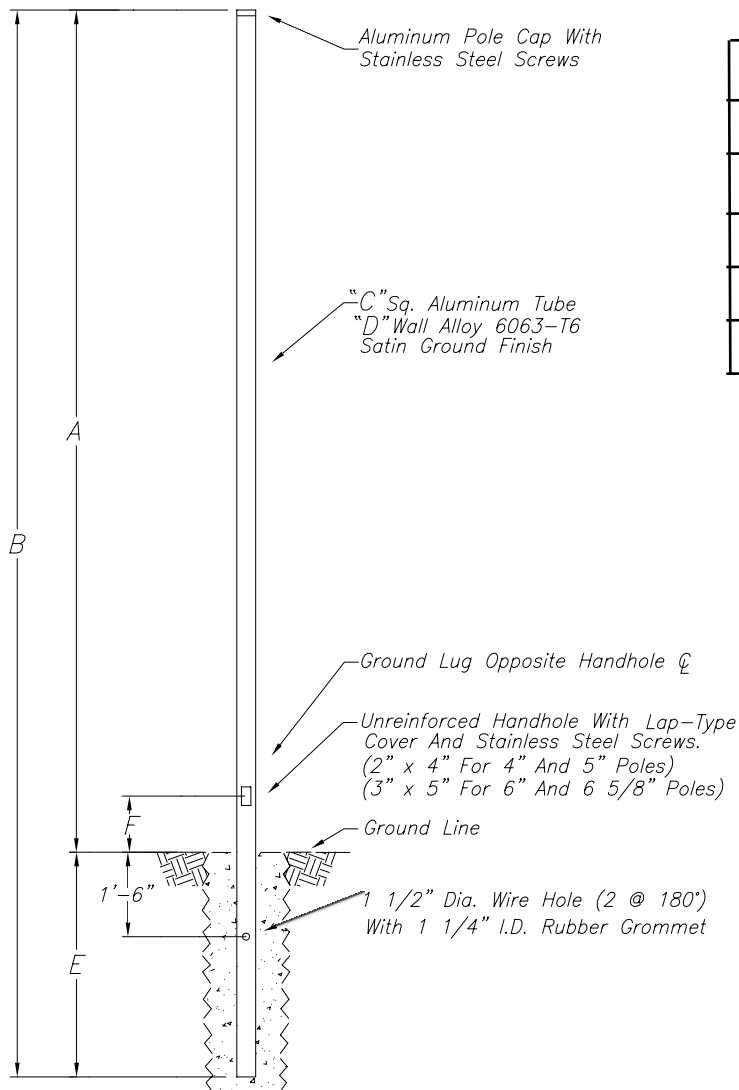

8 ft. above-grade 4 inch Square Direct Burial Aluminum light pole. 0.125" wall thickness. Part #: 8A4SS125DB

A	8 ft.
B	11 ft.
C	4 in.
D	0.125 in.
E	3 ft.
F	12 in.

EPA Rating:
70 MPH: 24.1
80 MPH: 18.1
90 MPH: 14.0
100 MPH: 11.0
110 MPH: 8.8