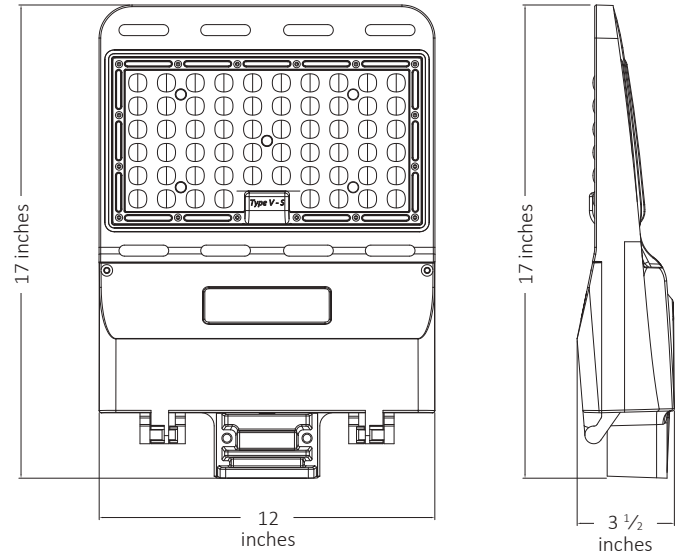

91080-AL

150 Watt LED Area Light

Product Description

- Best-in-class, commercial grade, outdoor rated 150 Watt LED area light
- Die-cast aluminum housing with dark bronze powder coat finish
- Built-in aluminum fins maximize heat dissipation for trouble-free operation
- Easily replaces any 400 watt metal halide or high pressure sodium light
- Designed specifically for outdoor use such as parking lots and street lights
- IP66 rating allows it to endure severe weather conditions for many years

Product Specification

- Power: 150 watt
- Voltage: 120-277 volt (345 and 480 volt options available)
- Delivered Lumens: 20,250
- Lumens/Watt: 135
- HID Equivalent: 400 watt metal halide or high pressure sodium
- Color Temperature: 5000K, 4000K, 3000K
- CRI: >80
- IP Rating: IP66 wet location
- Material: Die-cast aluminum
- Life Expectancy: 100,000 Hours—LM70
- Dimming: Yes
- Fixture Color: Dark bronze, other color options available
- Warranty: 5 year
- Mounting: Includes round or square mounting bracket
- Power Factor: 0.95
- Frequency: 50/60 hertz
- Ambient Temperature: -20° to 130°F
- LED Driver: Sosen
- LED Chips: Lumiled
- Dimensions (LxWxH): 17 x 12 x 3 ½ inches
- Weight: 8.35 lbs.
- EPA: 0.78
- Certification: UL and DLC listed