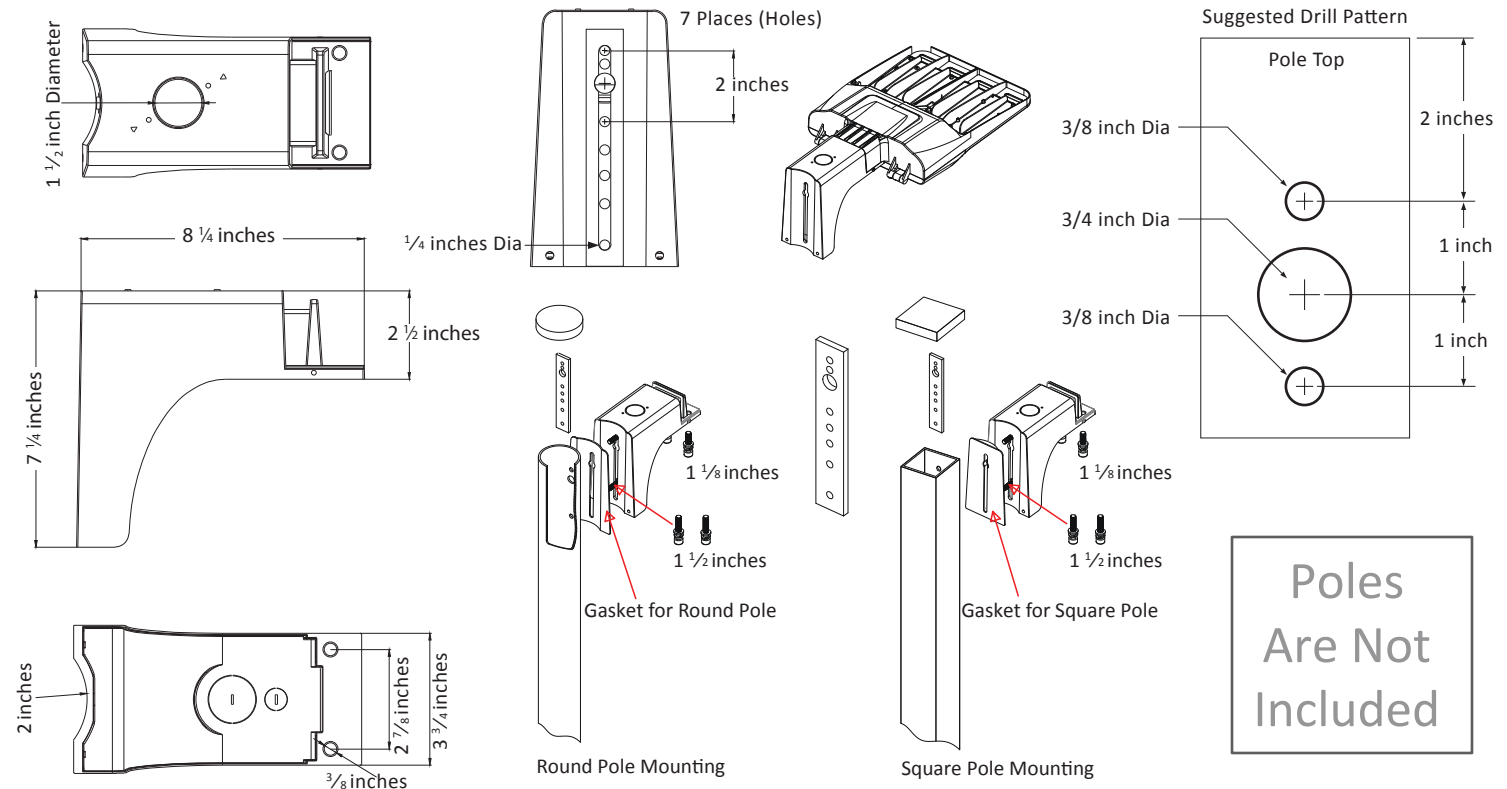

91080-AL

150 Watt LED Area Light

Product Description

- Best-in-class, commercial grade, outdoor rated 150 Watt LED area light
- Die-cast aluminum housing with dark bronze powder coat finish
- Built-in aluminum fins maximize heat dissipation for trouble-free operation
- Easily replaces any 400 watt metal halide or high pressure sodium light
- Designed specifically for outdoor use such as parking lots and street lights
- IP66 rating allows it to endure severe weather conditions for many years

Product Specification

- Power: 150 watt
- Voltage: 120-277 volt (345 and 480 volt options available)
- Delivered Lumens: 20,250
- Lumens/Watt: 135
- HID Equivalent: 400 watt metal halide or high pressure sodium
- Color Temperature: 5000K, 4000K, 3000K
- CRI: >80
- IP Rating: IP66 wet location
- Material: Die-cast aluminum
- Life Expectancy: 100,000 Hours—LM70
- Dimming: Yes
- Fixture Color: Dark bronze, other color options available
- Warranty: 5 year
- Mounting: Includes round or square mounting bracket
- Power Factor: 0.95
- Frequency: 50/60 hertz
- Ambient Temperature: -20° to 130°F
- LED Driver: Sosen
- LED Chips: Lumiled
- Dimensions (LxWxH): 17 x 12 x 3 ½ inches
- Weight: 8.35 lbs.
- EPA: 0.78
- Certification: UL and DLC listed

B.U.G. RATING

TEMPERATURE	POWER	B	U	G
5000K, 4000K, 3000K	150 watt	3	2	2

91080-AL

150 Watt LED Area Light

15 Feet

Single
Type III

Color Key	
	10.0 Footcandles
	5.0 Footcandles
	3.0 Footcandles
	2.0 Footcandles
	1.0 Footcandles
	0.5 Footcandles
	0.2 Footcandles

15 Feet

Double 180°
Type III

Color Key	
	10.0 Footcandles
	5.0 Footcandles
	3.0 Footcandles
	2.0 Footcandles
	1.0 Footcandles
	0.5 Footcandles
	0.2 Footcandles

20 Feet

Single
Type III

Color Key	
	10.0 Footcandles
	5.0 Footcandles
	3.0 Footcandles
	2.0 Footcandles
	1.0 Footcandles
	0.5 Footcandles
	0.2 Footcandles