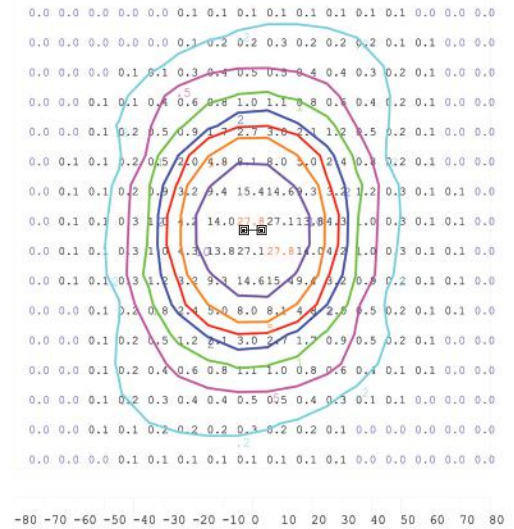

15 Feet

Double 180°
Type III

Color Key	
	10.0 Footcandles
	5.0 Footcandles
	3.0 Footcandles
	2.0 Footcandles
	1.0 Footcandles
	0.5 Footcandles
	0.2 Footcandles