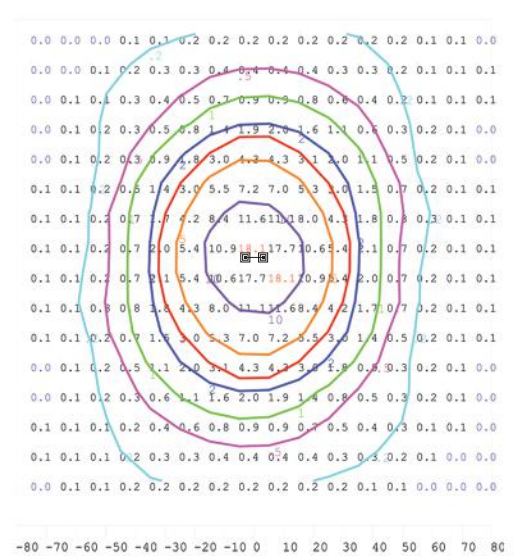

20 Feet

Double 180°
0° Parallel
to Ground

Color Key	
10.0 Footcandles	10.0
5.0 Footcandles	5.0
3.0 Footcandles	3.0
2.0 Footcandles	2.0
1.0 Footcandles	1.0
0.5 Footcandles	0.5
0.2 Footcandles	0.2