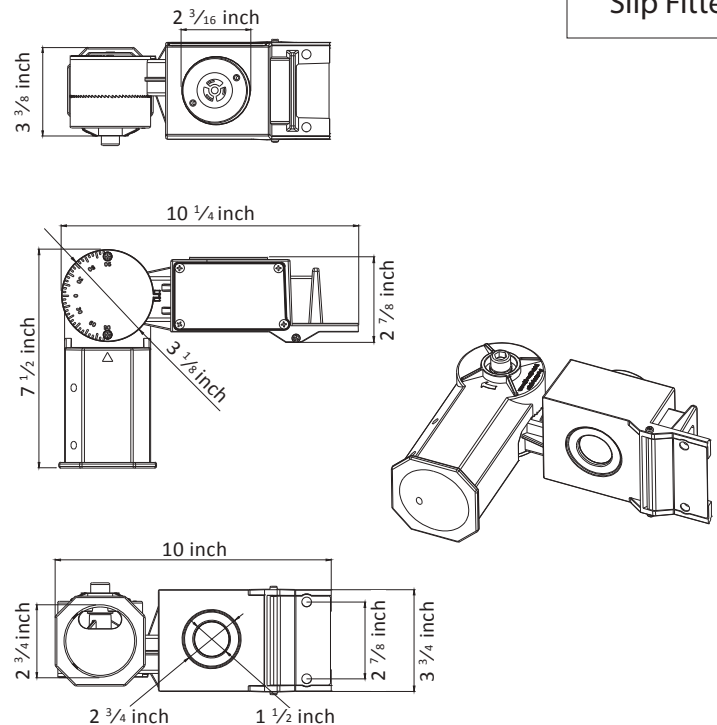

Product Specification

- Power: 150 watt
- Voltage: 120-277 Volt (345 and 480 volt options available)
- Delivered Lumens: 20,250
- Lumens/Watt: 135
- HID Equivalent: 400 watt metal halide or high pressure sodium
- Color Temperature: 5000K, 4000K, 3000K
- CRI: >80
- IP Rating: IP66 wet location
- Material: Die-cast aluminum
- Life Expectancy: 100,000 Hours—LM70
- Dimming: Yes
- Fixture Color: Dark bronze
- Warranty: 5 year
- Mounting: heavy duty adjustable slip fitter (for 2 3/8 inch tenon) or yoke mount
- Power factor: 0.95
- Frequency: 50/60 hertz
- Ambient Temperature: -20° to 130°F
- LED Driver: Sosen
- LED Chips: Lumiled
- Dimensions (LxWxH): 17 x 12 x 3 1/2 inches
- Weight: 8.35 lbs.
- EPA: 0.78
- Certification: UL and DLC listed

Yoke Mount

Slip Fitter

91080-FL

150 Watt LED Flood Light

15 Feet

Single
0° Parallel
to Ground

Color Key	
10.0 Footcandles	10.0
5.0 Footcandles	5.0
3.0 Footcandles	3.0
2.0 Footcandles	2.0
1.0 Footcandles	1.0
0.5 Footcandles	0.5
0.2 Footcandles	0.2