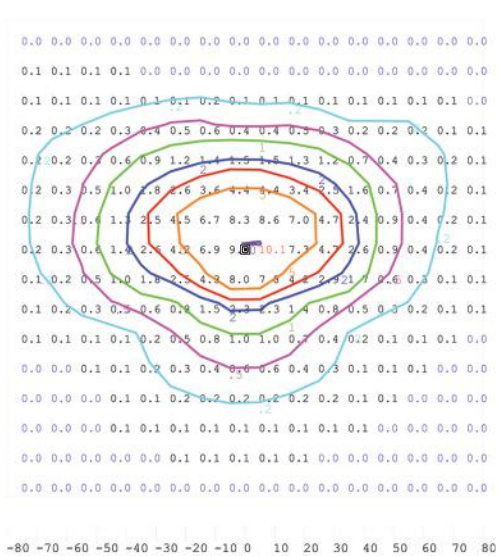

20 Feet

Single
0° Parallel
to Ground

Color Key	
10.0 Footcandles	10.0
5.0 Footcandles	5.0
3.0 Footcandles	3.0
2.0 Footcandles	2.0
1.0 Footcandles	1.0
0.5 Footcandles	0.5
0.2 Footcandles	0.2