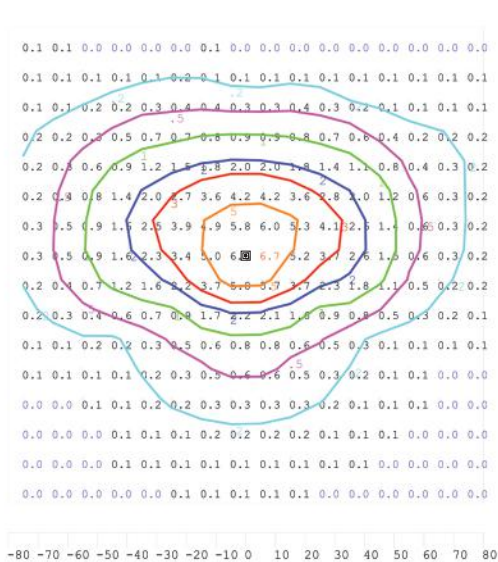

25 Feet

Single
0° Parallel
to Ground

Color Key	
10.0 Footcandles	10.0
5.0 Footcandles	5.0
3.0 Footcandles	3.0
2.0 Footcandles	2.0
1.0 Footcandles	1.0
0.5 Footcandles	0.5
0.2 Footcandles	0.2