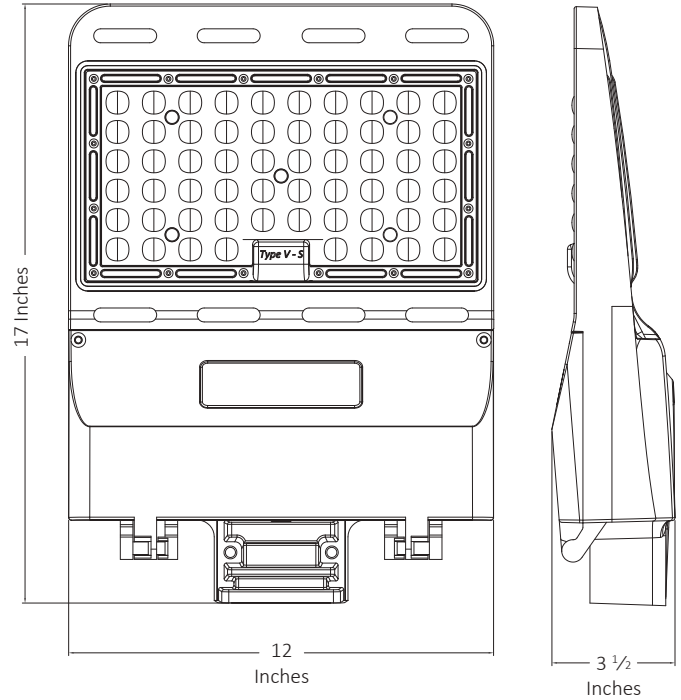

91080-FL

150 Watt LED Flood Light

Product Description

- Best-in-class, commercial grade, outdoor rated 150 Watt LED flood light
- Die-cast aluminum housing with dark bronze powder coat finish
- Built-in aluminum fins maximize heat dissipation for trouble-free operation
- Easily replaces any 400 watt metal halide or high pressure sodium light
- Designed specifically for outdoor use such as parking lots and street lights
- IP66 rating allows it to endure severe weather conditions for many years

Product Specification

- Power: 150 watt
- Voltage: 120-277 Volt (345 and 480 volt options available)
- Delivered Lumens: 20,250
- Lumens/Watt: 135
- HID Equivalent: 400 watt metal halide or high pressure sodium
- Color Temperature: 5000K, 4000K, 3000K
- CRI: >80
- IP Rating: IP66 wet location
- Material: Die-cast aluminum
- Life Expectancy: 100,000 Hours—LM70
- Dimming: Yes
- Fixture Color: Dark bronze
- Warranty: 5 year
- Mounting: heavy duty adjustable slip fitter (for 2 3/8 inch tenon) or yoke mount
- Power factor: 0.95
- Frequency: 50/60 hertz
- Ambient Temperature: -20° to 130°F
- LED Driver: Sosen
- LED Chips: Lumiled
- Dimensions (LxWxH): 17 x 12 x 3 1/2 inches
- Weight: 8.35 lbs.
- EPA: 0.78
- Certification: UL and DLC listed

Yoke Mount

Slip Fitter

91080-FL

150 Watt LED Flood Light

15 Feet

Single
0° Parallel
to Ground

Color Key	
10.0 Footcandles	10.0
5.0 Footcandles	5.0
3.0 Footcandles	3.0
2.0 Footcandles	2.0
1.0 Footcandles	1.0
0.5 Footcandles	0.5
0.2 Footcandles	0.2