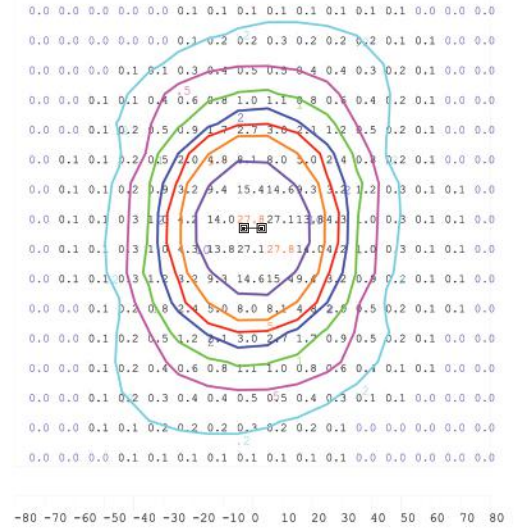

Product Specification

- Power: 150 watt
- Voltage: 120-277 Volt (345 and 480 volt options available)
- Delivered Lumens: 20,250
- Lumens/Watt: 135
- HID Equivalent: 400 watt metal halide or high pressure sodium
- Color Temperature: 5000K, 4000K, 3000K
- CRI: >80
- IP Rating: IP66 wet location
- Material: Die-cast aluminum
- Life Expectancy: 100,000 Hours—LM70
- Dimming: Yes
- Fixture Color: Dark bronze
- Warranty: 5 year
- Mounting: heavy duty adjustable slip fitter (for 2 3/8 inch tenon) or yoke mount
- Power factor: 0.95
- Frequency: 50/60 hertz
- Ambient Temperature: -20° to 130°F
- LED Driver: Sosen
- LED Chips: Lumiled
- Dimensions (LxWxH): 17 x 12 x 3 1/2 inches
- Weight: 8.35 lbs.
- EPA: 0.78
- Certification: UL and DLC listed

Yoke Mount

Slip Fitter

91080-FL

150 Watt LED Flood Light

15 Feet

Single
0° Parallel
to Ground

Color Key	
10.0 Footcandles	10.0
5.0 Footcandles	5.0
3.0 Footcandles	3.0
2.0 Footcandles	2.0
1.0 Footcandles	1.0
0.5 Footcandles	0.5
0.2 Footcandles	0.2

15 Feet

Double 180°
0° Parallel
to Ground

Color Key	
10.0 Footcandles	10.0
5.0 Footcandles	5.0
3.0 Footcandles	3.0
2.0 Footcandles	2.0
1.0 Footcandles	1.0
0.5 Footcandles	0.5
0.2 Footcandles	0.2

20 Feet

Single
0° Parallel
to Ground