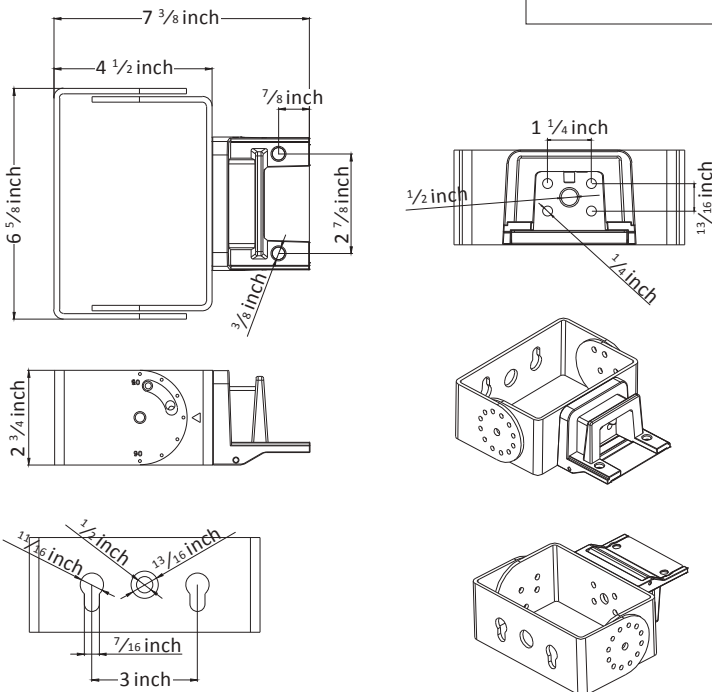

91080-FL

150 Watt LED Flood Light

Product Description

- Best-in-class, commercial grade, outdoor rated 150 Watt LED flood light
- Die-cast aluminum housing with dark bronze powder coat finish
- Built-in aluminum fins maximize heat dissipation for trouble-free operation
- Easily replaces any 400 watt metal halide or high pressure sodium light
- Designed specifically for outdoor use such as parking lots and street lights
- IP66 rating allows it to endure severe weather conditions for many years

Product Specification

- Power: 150 watt
- Voltage: 120-277 Volt (345 and 480 volt options available)
- Delivered Lumens: 20,250
- Lumens/Watt: 135
- HID Equivalent: 400 watt metal halide or high pressure sodium
- Color Temperature: 5000K, 4000K, 3000K
- CRI: >80
- IP Rating: IP66 wet location
- Material: Die-cast aluminum
- Life Expectancy: 100,000 Hours—LM70
- Dimming: Yes
- Fixture Color: Dark bronze
- Warranty: 5 year
- Mounting: heavy duty adjustable slip fitter (for 2 3/8 inch tenon) or yoke mount
- Power factor: 0.95
- Frequency: 50/60 hertz
- Ambient Temperature: -20° to 130°F
- LED Driver: Sosen
- LED Chips: Lumiled
- Dimensions (LxWxH): 17 x 12 x 3 1/2 inches
- Weight: 8.35 lbs.
- EPA: 0.78
- Certification: UL and DLC listed

Yoke Mount

Slip Fitter

91080-FL

150 Watt LED Flood Light

15 Feet

Single
0° Parallel
to Ground

Color Key	
10.0 Footcandles	10.0
5.0 Footcandles	5.0
3.0 Footcandles	3.0
2.0 Footcandles	2.0
1.0 Footcandles	1.0
0.5 Footcandles	0.5
0.2 Footcandles	0.2