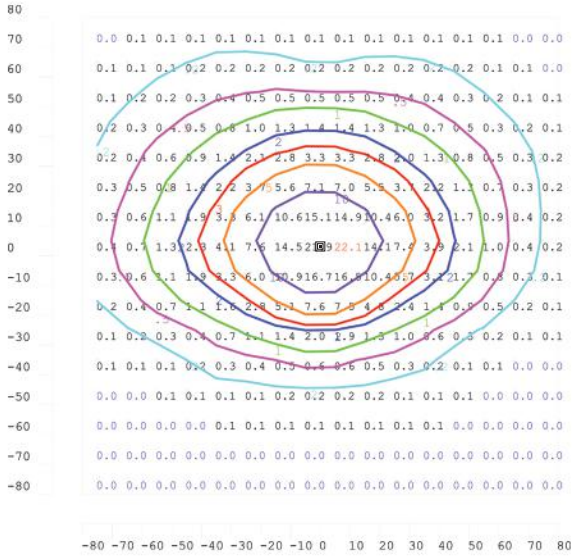

Product Specification

- Power: 300 watt
- Voltage: 120-277 volt (345 and 480 volt options available)
- Delivered Lumens: 41,400
- Lumens/Watt: 138
- HID Equivalent: 1,000 watt metal halide or high pressure sodium
- Color Temperature: 5000K, 4000K or 3000K
- CRI: >80
- IP Rating: IP66 wet location
- Material: Die-cast aluminum
- Life Expectancy: 100,000 hours—LM70
- Dimming: Yes
- Fixture Color: Dark bronze, other color options are available
- Warranty: 5 year
- Mounting: Includes round or square mounting bracket
- Power factor: 0.95
- Frequency: 50/60 hertz
- Ambient Temperature: -20° to 130°F
- LED Driver: Sosen
- LED Chips: Lumiled
- Dimensions (LxWxH): 23 1/2 x 12 x 3 1/2 inches
- Weight: 15.5 lbs.
- EPA: 0.94
- Certification: UL and DLC listed

B.U.G. RATING

TEMPERATURE	POWER	B	U	G
5000K, 4000K, 3000K	300 watt	4	2	4

91085-AL

300 Watt LED Area Light

20 Feet

Single
Type III

20 Feet

Double 180°
Type III