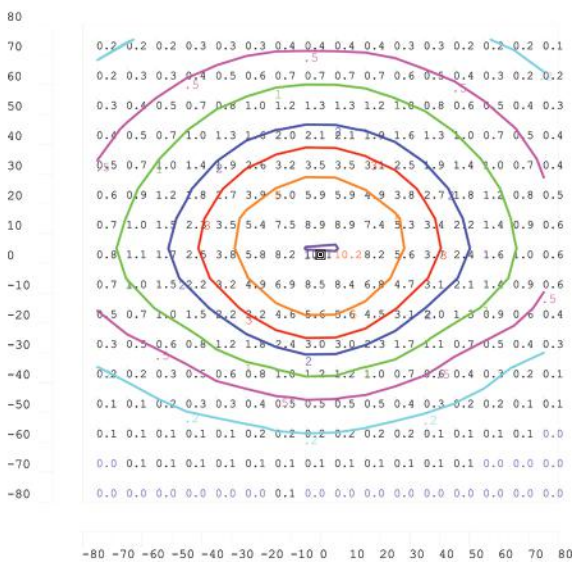

25 Feet

Single
Type III

25 Feet

Double 180°
Type III

30 Feet

Single
Type III

30 Feet

Double 180°
Type III