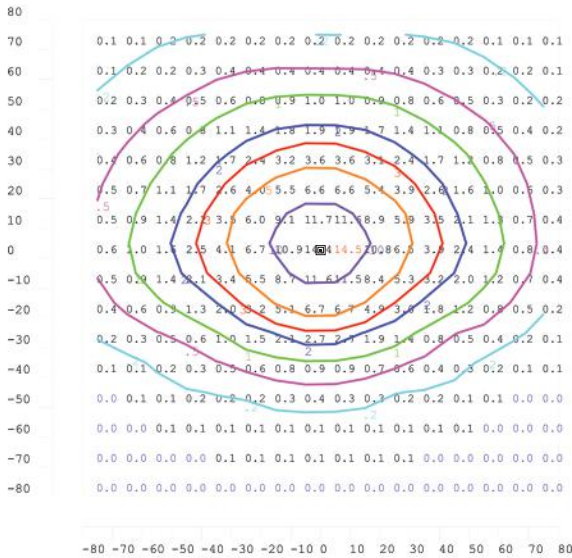

25 Feet

Single
Type III