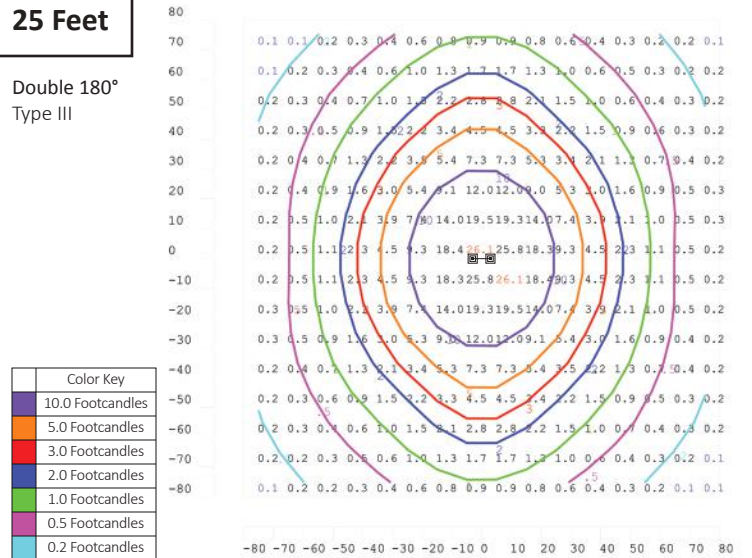

Product Specification

- Power: 300 watt
- Voltage: 120-277 volt (345 and 480 volt options available)
- Delivered Lumens: 41,400
- Lumens/Watt: 138
- HID Equivalent: 1,000 watt metal halide or high pressure sodium
- Color Temperature: 5000K, 4000K or 3000K
- CRI: >80
- IP Rating: IP66 wet location
- Material: Die-cast aluminum
- Life Expectancy: 100,000 hours—LM70
- Dimming: Yes
- Fixture Color: Dark bronze, other color options are available
- Warranty: 5 year
- Mounting: Includes round or square mounting bracket
- Power factor: 0.95
- Frequency: 50/60 hertz
- Ambient Temperature: -20° to 130°F
- LED Driver: Sosen
- LED Chips: Lumiled
- Dimensions (LxWxH): 23 1/2 x 12 x 3 1/2 inches
- Weight: 15.5 lbs.
- EPA: 0.94
- Certification: UL and DLC listed

B.U.G. RATING

TEMPERATURE	POWER	B	U	G
5000K, 4000K, 3000K	300 watt	4	2	4

91085-AL

300 Watt LED Area Light

20 Feet

Single
Type III

20 Feet

Double 180°
Type III

25 Feet

Single
Type III

25 Feet

Double 180°
Type III

30 Feet

Single
Type III

30 Feet

Double 180°
Type III