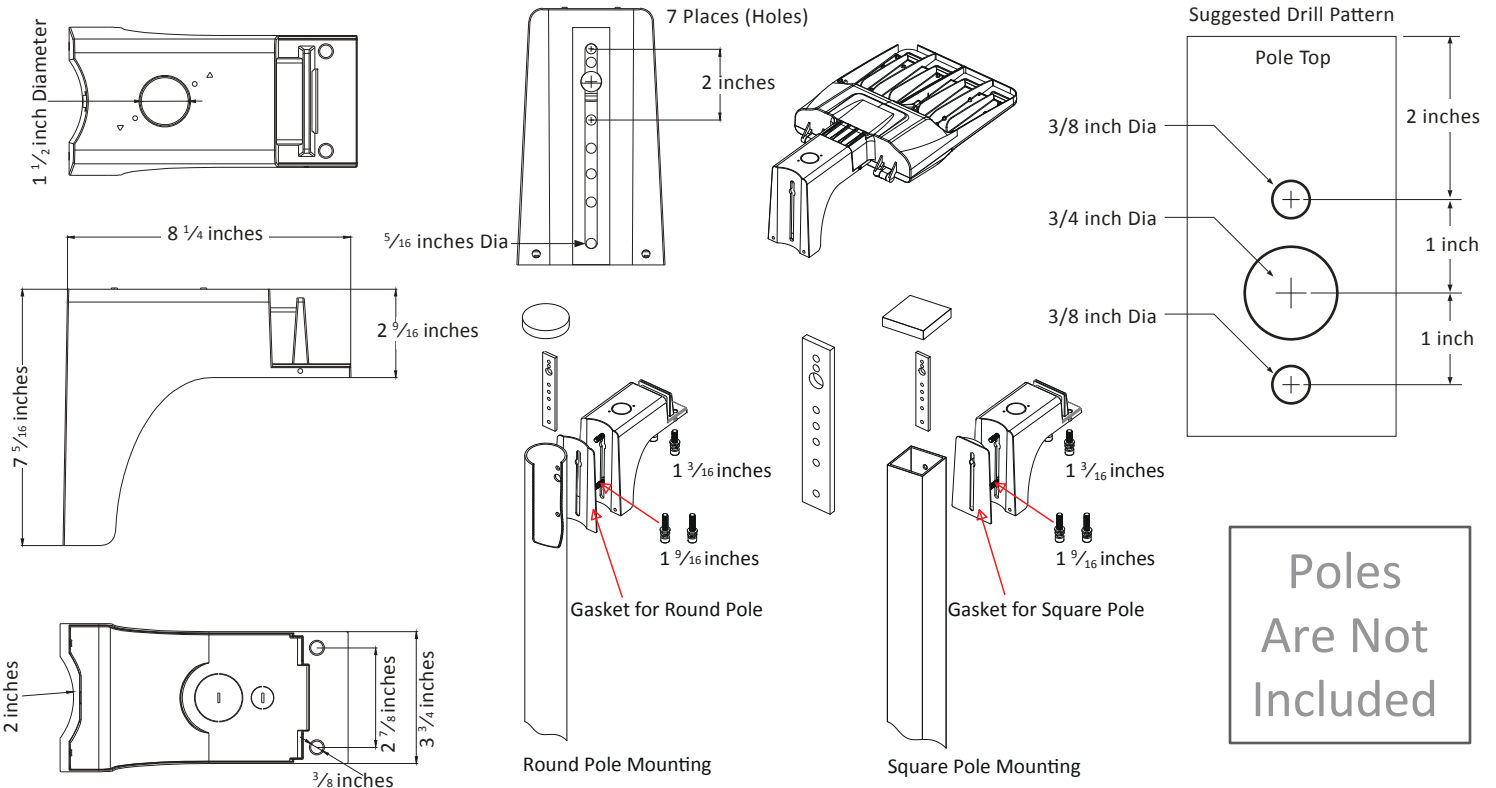

91085-AL

300 Watt LED Area Light

Product Description

- Best-in-class, commercial grade, outdoor rated 300 watt LED area light
- Die-cast aluminum housing with dark bronze powder coat finish
- Built-in aluminum fins maximize heat dissipation for trouble-free operation
- Easily replaces any 1,000 watt metal halide or high pressure sodium light
- Designed specifically for outdoor use such as parking lots and street lights
- IP66 rating allows it to endure severe weather conditions for many years

Product Specification

- Power: 300 watt
- Voltage: 120-277 volt (345 and 480 volt options available)
- Delivered Lumens: 41,400
- Lumens/Watt: 138
- HID Equivalent: 1,000 watt metal halide or high pressure sodium
- Color Temperature: 5000K, 4000K or 3000K
- CRI: >80
- IP Rating: IP66 wet location
- Material: Die-cast aluminum
- Life Expectancy: 100,000 hours—LM70
- Dimming: Yes
- Fixture Color: Dark bronze, other color options are available
- Warranty: 5 year
- Mounting: Includes round or square mounting bracket
- Power factor: 0.95
- Frequency: 50/60 hertz
- Ambient Temperature: -20° to 130°F
- LED Driver: Sosen
- LED Chips: Lumiled
- Dimensions (LxWxH): 23 1/2 x 12 x 3 1/2 inches
- Weight: 15.5 lbs.
- EPA: 0.94
- Certification: UL and DLC listed

B.U.G. RATING

TEMPERATURE	POWER	B	U	G
5000K, 4000K, 3000K	300 watt	4	2	4

91085-AL

300 Watt LED Area Light

20 Feet

Single
Type III

20 Feet

Double 180°
Type III

25 Feet

Single
Type III

25 Feet

Double 180°
Type III

30 Feet

Single
Type III

30 Feet

Double 180°
Type III