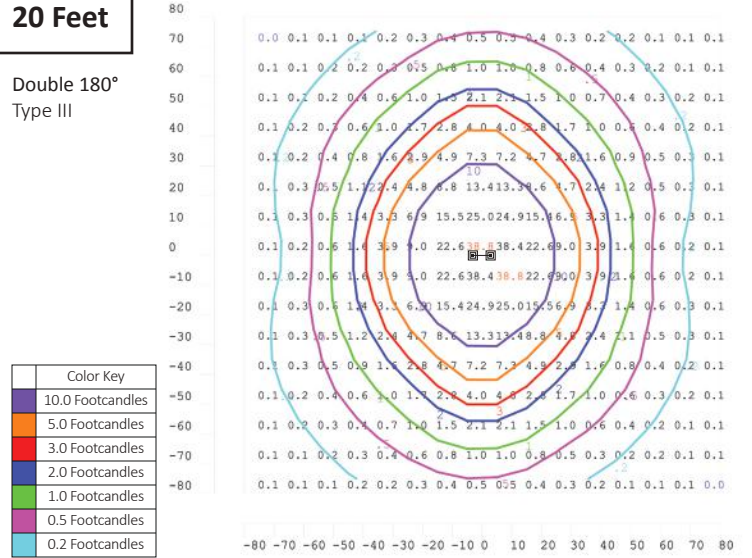

Product Specification

- Power: 300 watt
- Voltage: 120-277 volt (345 and 480 volt options available)
- Delivered Lumens: 41,400
- Lumens/Watt: 138
- HID Equivalent: 1,000 watt metal halide or high pressure sodium
- Color Temperature: 5000K, 4000K or 3000K
- CRI: >80
- IP Rating: IP66 wet location
- Material: Die-cast aluminum
- Life Expectancy: 100,000 hours—LM70
- Dimming: Yes
- Fixture Color: Dark bronze, other color options are available
- Warranty: 5 year
- Mounting: Includes round or square mounting bracket
- Power factor: 0.95
- Frequency: 50/60 hertz
- Ambient Temperature: -20° to 130°F
- LED Driver: Sosen
- LED Chips: Lumiled
- Dimensions (LxWxH): 23 1/2 x 12 x 3 1/2 inches
- Weight: 15.5 lbs.
- EPA: 0.94
- Certification: UL and DLC listed

B.U.G. RATING

TEMPERATURE	POWER	B	U	G
5000K, 4000K, 3000K	300 watt	4	2	4

91085-AL

300 Watt LED Area Light

20 Feet

Single
Type III

20 Feet

Double 180°
Type III

25 Feet

Single
Type III

25 Feet

Double 180°
Type III

30 Feet

Single
Type III

30 Feet

Double 180°
Type III