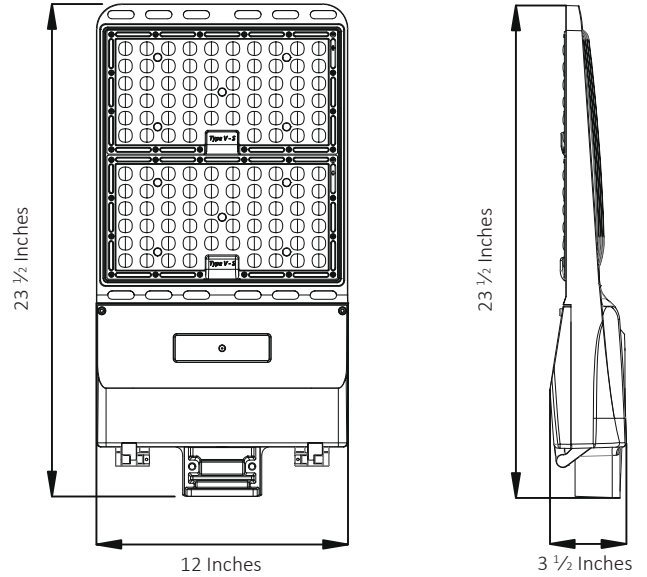

91085-AL

300 Watt LED Area Light

Product Description

- Best-in-class, commercial grade, outdoor rated 300 watt LED area light
- Die-cast aluminum housing with dark bronze powder coat finish
- Built-in aluminum fins maximize heat dissipation for trouble-free operation
- Easily replaces any 1,000 watt metal halide or high pressure sodium light
- Designed specifically for outdoor use such as parking lots and street lights
- IP66 rating allows it to endure severe weather conditions for many years

Product Specification

- Power: 300 watt
- Voltage: 120-277 volt (345 and 480 volt options available)
- Delivered Lumens: 41,400
- Lumens/Watt: 138
- HID Equivalent: 1,000 watt metal halide or high pressure sodium
- Color Temperature: 5000K, 4000K or 3000K
- CRI: >80
- IP Rating: IP66 wet location
- Material: Die-cast aluminum
- Life Expectancy: 100,000 hours—LM70
- Dimming: Yes
- Fixture Color: Dark bronze, other color options are available
- Warranty: 5 year
- Mounting: Includes round or square mounting bracket
- Power factor: 0.95
- Frequency: 50/60 hertz
- Ambient Temperature: -20° to 130°F
- LED Driver: Sosen
- LED Chips: Lumiled
- Dimensions (LxWxH): 23 1/2 x 12 x 3 1/2 inches
- Weight: 15.5 lbs.
- EPA: 0.94
- Certification: UL and DLC listed

B.U.G. RATING

TEMPERATURE	POWER	B	U	G
5000K, 4000K, 3000K	300 watt	4	2	4

91085-AL

300 Watt LED Area Light

20 Feet

Single
Type III

20 Feet

Double 180°
Type III

25 Feet

Single
Type III

25 Feet

Double 180°
Type III

30 Feet

Single
Type III

30 Feet

Double 180°
Type III