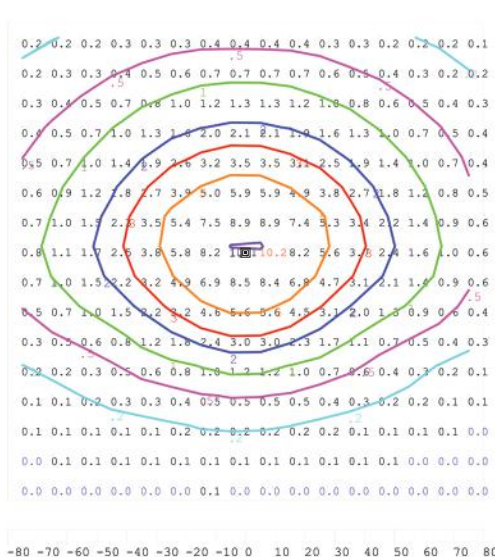

30 Feet

Single
0° Parallel
to Ground

Color Key	
10.0 Footcandles	10.0
5.0 Footcandles	5.0
3.0 Footcandles	3.0
2.0 Footcandles	2.0
1.0 Footcandles	1.0
0.5 Footcandles	0.5
0.2 Footcandles	0.2