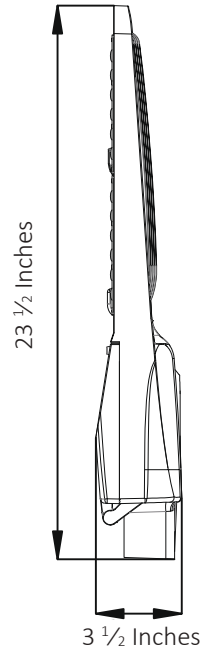

91085-FL

300 Watt LED Flood Light

Product Description

- Best-in-class, commercial grade, outdoor rated 300 watt LED flood light
- Die-cast aluminum housing with dark bronze powder coat finish
- Built-in aluminum fins maximize heat dissipation for trouble-free operation
- Easily replaces any 1,000 watt metal halide or high pressure sodium light
- Designed specifically for outdoor use such as parking lots and street lights
- IP66 rating allows it to endure severe weather conditions for many years

Product Specification

- Power: 300 watt
- Voltage: 120-277 volt (345 and 480 volt options available)
- Delivered Lumens: 41,400
- Lumens/Watt: 138
- HID Equivalent: 1,000 watt metal halide or high pressure sodium
- Color Temperature: 5000K, 4000K or 3000K
- CRI: >80
- IP Rating: IP66 wet location
- Material: Die-cast aluminum
- Life Expectancy: 100,000 hours—LM70
- Dimming: Yes
- Fixture Color: Dark bronze, other color options are available
- Warranty: 5 year
- Mounting: heavy duty adjustable slip fitter (for 2 3/8 inch tenon) or yoke mount
- Power factor: 0.95
- Frequency: 50/60 hertz
- Ambient Temperature: -20° to 130°F
- LED Driver: Sosen
- LED Chips: Lumiled
- Dimensions (LxWxH): 23 1/2 x 12 x 3 1/2 inches
- Weight: 15.35 lbs.
- EPA: 0.94
- Certification: UL and DLC listed

Yoke Mount

Slip Fitter

91085-FL

300 Watt LED Flood Light

20 Feet

Single
0° Parallel
to Ground

Color Key	
10.0 Footcandles	10.0
5.0 Footcandles	5.0
3.0 Footcandles	3.0
2.0 Footcandles	2.0
1.0 Footcandles	1.0
0.5 Footcandles	0.5
0.2 Footcandles	0.2

20 Feet

Double 180°
0° Parallel
to Ground

Color Key	
10.0 Footcandles	10.0
5.0 Footcandles	5.0
3.0 Footcandles	3.0
2.0 Footcandles	2.0
1.0 Footcandles	1.0
0.5 Footcandles	0.5
0.2 Footcandles	0.2

25 Feet

Single
0° Parallel
to Ground