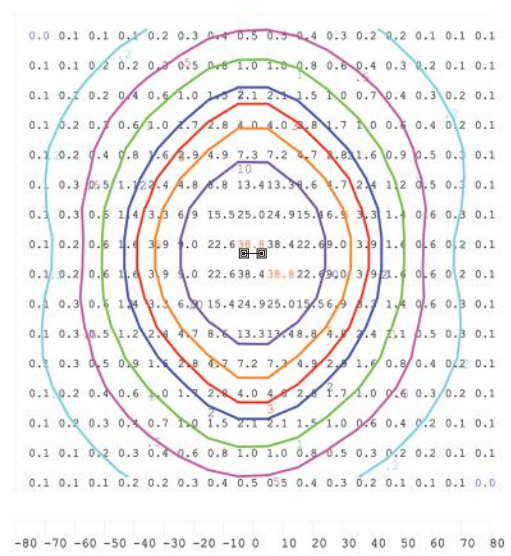

Product Specification

- Power: 300 watt
- Voltage: 120-277 volt (345 and 480 volt options available)
- Delivered Lumens: 41,400
- Lumens/Watt: 138
- HID Equivalent: 1,000 watt metal halide or high pressure sodium
- Color Temperature: 5000K, 4000K or 3000K
- CRI: >80
- IP Rating: IP66 wet location
- Material: Die-cast aluminum
- Life Expectancy: 100,000 hours—LM70
- Dimming: Yes
- Fixture Color: Dark bronze, other color options are available
- Warranty: 5 year
- Mounting: heavy duty adjustable slip fitter (for 2 3/8 inch tenon) or yoke mount
- Power factor: 0.95
- Frequency: 50/60 hertz
- Ambient Temperature: -20° to 130°F
- LED Driver: Sosen
- LED Chips: Lumiled
- Dimensions (LxWxH): 23 1/2 x 12 x 3 1/2 inches
- Weight: 15.35 lbs.
- EPA: 0.94
- Certification: UL and DLC listed

Yoke Mount

Slip Fitter

91085-FL

300 Watt LED Flood Light

20 Feet

Single
0° Parallel
to Ground

Color Key	
10.0 Footcandles	10.0
5.0 Footcandles	5.0
3.0 Footcandles	3.0
2.0 Footcandles	2.0
1.0 Footcandles	1.0
0.5 Footcandles	0.5
0.2 Footcandles	0.2

20 Feet

Double 180°
0° Parallel
to Ground

Color Key	
10.0 Footcandles	10.0
5.0 Footcandles	5.0
3.0 Footcandles	3.0
2.0 Footcandles	2.0
1.0 Footcandles	1.0
0.5 Footcandles	0.5
0.2 Footcandles	0.2

25 Feet

Single
0° Parallel
to Ground