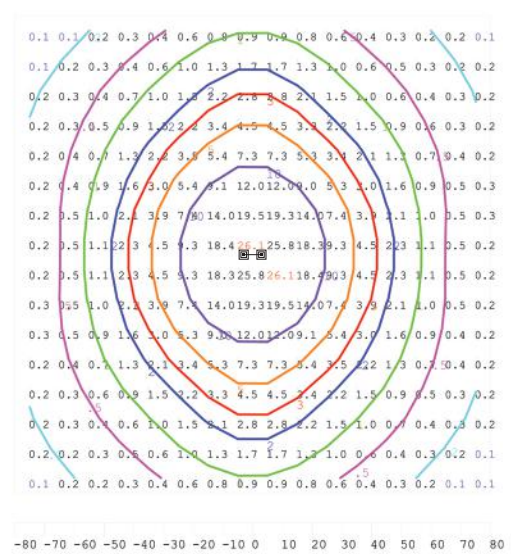

25 Feet

Double 180°
0° Parallel
to Ground

Color Key	
10.0 Footcandles	10.0
5.0 Footcandles	5.0
3.0 Footcandles	3.0
2.0 Footcandles	2.0
1.0 Footcandles	1.0
0.5 Footcandles	0.5
0.2 Footcandles	0.2