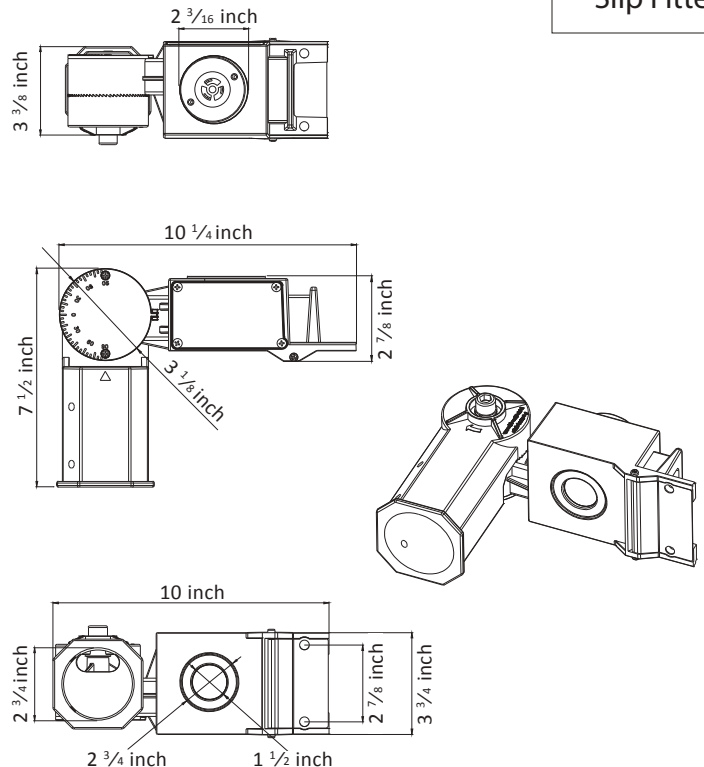

91085-FL

300 Watt LED Flood Light

Product Description

- Best-in-class, commercial grade, outdoor rated 300 watt LED flood light
- Die-cast aluminum housing with dark bronze powder coat finish
- Built-in aluminum fins maximize heat dissipation for trouble-free operation
- Easily replaces any 1,000 watt metal halide or high pressure sodium light
- Designed specifically for outdoor use such as parking lots and street lights
- IP66 rating allows it to endure severe weather conditions for many years

Product Specification

- Power: 300 watt
- Voltage: 120-277 volt (345 and 480 volt options available)
- Delivered Lumens: 41,400
- Lumens/Watt: 138
- HID Equivalent: 1,000 watt metal halide or high pressure sodium
- Color Temperature: 5000K, 4000K or 3000K
- CRI: >80
- IP Rating: IP66 wet location
- Material: Die-cast aluminum
- Life Expectancy: 100,000 hours—LM70
- Dimming: Yes
- Fixture Color: Dark bronze, other color options are available
- Warranty: 5 year
- Mounting: heavy duty adjustable slip fitter (for 2 3/8 inch tenon) or yoke mount
- Power factor: 0.95
- Frequency: 50/60 hertz
- Ambient Temperature: -20° to 130°F
- LED Driver: Sosen
- LED Chips: Lumiled
- Dimensions (LxWxH): 23 1/2 x 12 x 3 1/2 inches
- Weight: 15.35 lbs.
- EPA: 0.94
- Certification: UL and DLC listed

Yoke Mount

Slip Fitter

91085-FL

300 Watt LED Flood Light

20 Feet

Single
0° Parallel
to Ground

Color Key	
10.0 Footcandles	10.0
5.0 Footcandles	5.0
3.0 Footcandles	3.0
2.0 Footcandles	2.0
1.0 Footcandles	1.0
0.5 Footcandles	0.5
0.2 Footcandles	0.2