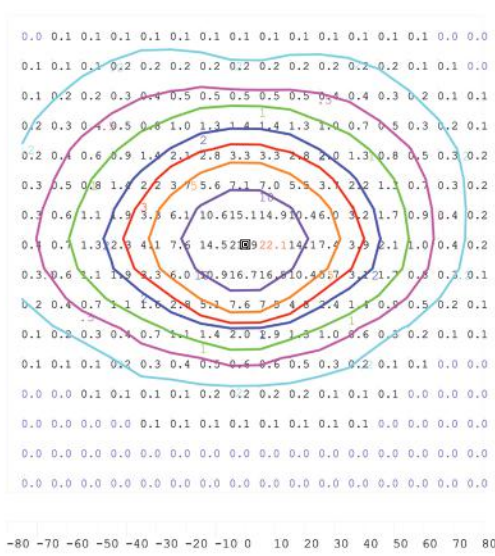

Yoke Mount

Slip Fitter

91085-FL

300 Watt LED Flood Light

20 Feet

Single
0° Parallel
to Ground

Color Key	
10.0 Footcandles	10.0
5.0 Footcandles	5.0
3.0 Footcandles	3.0
2.0 Footcandles	2.0
1.0 Footcandles	1.0
0.5 Footcandles	0.5
0.2 Footcandles	0.2

20 Feet

Double 180°
0° Parallel
to Ground

Color Key	
10.0 Footcandles	10.0
5.0 Footcandles	5.0
3.0 Footcandles	3.0
2.0 Footcandles	2.0
1.0 Footcandles	1.0
0.5 Footcandles	0.5
0.2 Footcandles	0.2

25 Feet

Single
0° Parallel
to Ground