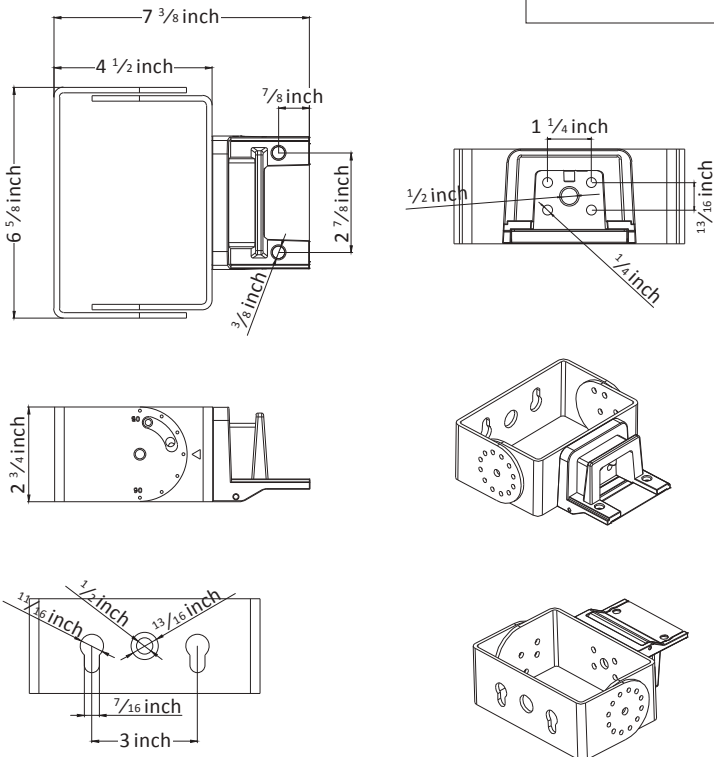

91085-FL

300 Watt LED Flood Light

Product Description

- Best-in-class, commercial grade, outdoor rated 300 watt LED flood light
- Die-cast aluminum housing with dark bronze powder coat finish
- Built-in aluminum fins maximize heat dissipation for trouble-free operation
- Easily replaces any 1,000 watt metal halide or high pressure sodium light
- Designed specifically for outdoor use such as parking lots and street lights
- IP66 rating allows it to endure severe weather conditions for many years

Product Specification

- Power: 300 watt
- Voltage: 120-277 volt (345 and 480 volt options available)
- Delivered Lumens: 41,400
- Lumens/Watt: 138
- HID Equivalent: 1,000 watt metal halide or high pressure sodium
- Color Temperature: 5000K, 4000K or 3000K
- CRI: >80
- IP Rating: IP66 wet location
- Material: Die-cast aluminum
- Life Expectancy: 100,000 hours—LM70
- Dimming: Yes
- Fixture Color: Dark bronze, other color options are available
- Warranty: 5 year
- Mounting: heavy duty adjustable slip fitter (for 2 3/8 inch tenon) or yoke mount
- Power factor: 0.95
- Frequency: 50/60 hertz
- Ambient Temperature: -20° to 130°F
- LED Driver: Sosen
- LED Chips: Lumiled
- Dimensions (LxWxH): 23 1/2 x 12 x 3 1/2 inches
- Weight: 15.35 lbs.
- EPA: 0.94
- Certification: UL and DLC listed

Yoke Mount

Slip Fitter

91085-FL

300 Watt LED Flood Light

20 Feet

Single
0° Parallel
to Ground

Color Key	
10.0 Footcandles	10.0
5.0 Footcandles	5.0
3.0 Footcandles	3.0
2.0 Footcandles	2.0
1.0 Footcandles	1.0
0.5 Footcandles	0.5
0.2 Footcandles	0.2