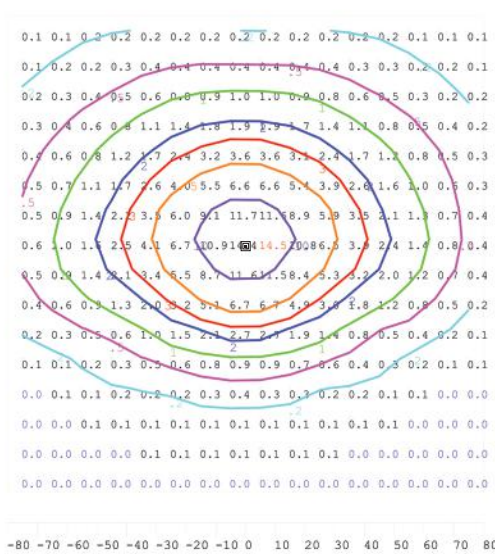

25 Feet

Single
0° Parallel
to Ground

Color Key	
10.0 Footcandles	10.0
5.0 Footcandles	5.0
3.0 Footcandles	3.0
2.0 Footcandles	2.0
1.0 Footcandles	1.0
0.5 Footcandles	0.5
0.2 Footcandles	0.2