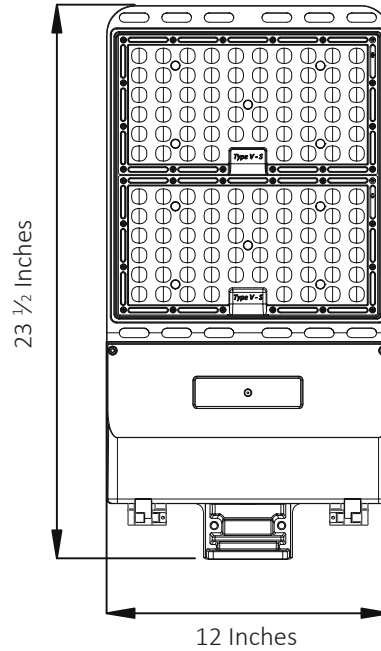

91085-FL

300 Watt LED Flood Light

Product Description

- Best-in-class, commercial grade, outdoor rated 300 watt LED flood light
- Die-cast aluminum housing with dark bronze powder coat finish
- Built-in aluminum fins maximize heat dissipation for trouble-free operation
- Easily replaces any 1,000 watt metal halide or high pressure sodium light
- Designed specifically for outdoor use such as parking lots and street lights
- IP66 rating allows it to endure severe weather conditions for many years

Product Specification

- Power: 300 watt
- Voltage: 120-277 volt (345 and 480 volt options available)
- Delivered Lumens: 41,400
- Lumens/Watt: 138
- HID Equivalent: 1,000 watt metal halide or high pressure sodium
- Color Temperature: 5000K, 4000K or 3000K
- CRI: >80
- IP Rating: IP66 wet location
- Material: Die-cast aluminum
- Life Expectancy: 100,000 hours—LM70
- Dimming: Yes
- Fixture Color: Dark bronze, other color options are available
- Warranty: 5 year
- Mounting: heavy duty adjustable slip fitter (for 2 3/8 inch tenon) or yoke mount
- Power factor: 0.95
- Frequency: 50/60 hertz
- Ambient Temperature: -20° to 130°F
- LED Driver: Sosen
- LED Chips: Lumiled
- Dimensions (LxWxH): 23 1/2 x 12 x 3 1/2 inches
- Weight: 15.35 lbs.
- EPA: 0.94
- Certification: UL and DLC listed

Yoke Mount

Slip Fitter

91085-FL

300 Watt LED Flood Light

20 Feet

Single
0° Parallel
to Ground

Color Key	
10.0 Footcandles	10.0
5.0 Footcandles	5.0
3.0 Footcandles	3.0
2.0 Footcandles	2.0
1.0 Footcandles	1.0
0.5 Footcandles	0.5
0.2 Footcandles	0.2