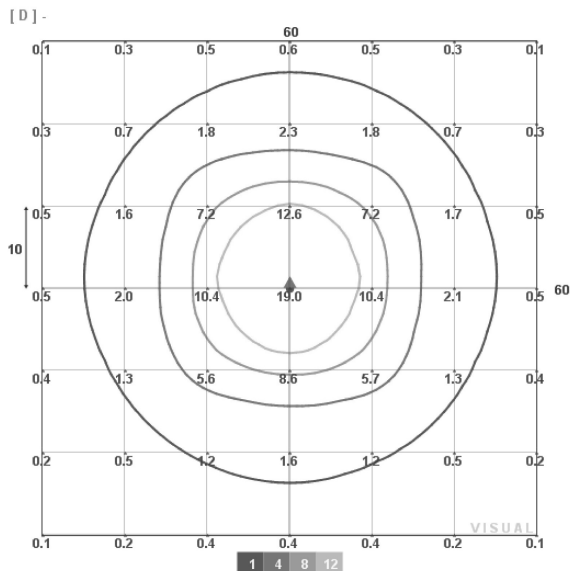

CAN100

100 Watt LED Canopy Light, 13,300 Lumens

PRODUCT SPECIFICATIONS

Description: This small and versatile canopy light is ideal for ceiling heights of 10-15 feet.

Features

- Instant start without flickering or humming
- Easy to install and operate
- Consistent output levels
- IP65 rated for wet locations
- Long lifespan
- Sturdy aluminum housing and polycarbonate lens
- Input Voltage: 120-277V
- Lumens: 13,300
- Amps: 0.83-120V / 0.36-277V
- DLC Listed: Yes, Premium
- Dimensions: 10 x 10 x 5 inches
- Color Temp: 5000K
- Power: 100 Watts
- Dimmable: No
- UL Rated: Yes
- Color: White
- CRI: >80
- Lumens per Watt: 133
- Rated Hours: 50,000
- Warranty: 5 Year
- Type: Canopy Light

ISOFOOTCANDLE PLOT

DISTANCE IN FEET

Mounting Height

10 Feet

ISOFOOTCANDLE PLOT

DISTANCE IN FEET

Mounting Height

15 FEET