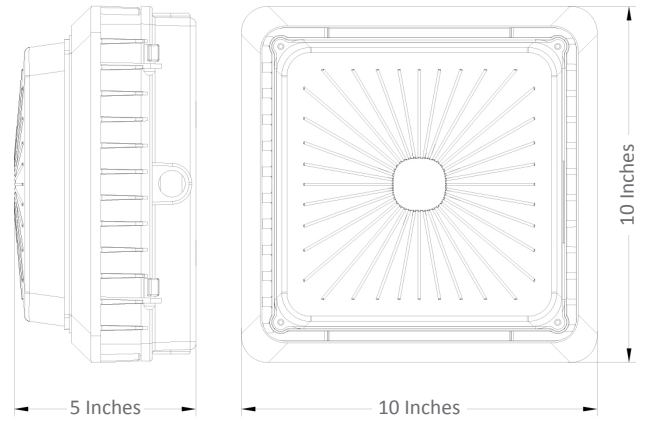

CAN100

100 Watt LED Canopy Light, 13,300 Lumens

PRODUCT SPECIFICATIONS

Description: This small and versatile canopy light is ideal for ceiling heights of 10-15 feet.

Features

- Instant start without flickering or humming
- Easy to install and operate
- Consistent output levels
- IP65 rated for wet locations
- Long lifespan
- Sturdy aluminum housing and polycarbonate lens
- Input Voltage: 120-277V
- Lumens: 13,300
- Amps: 0.83-120V / 0.36-277V
- DLC Listed: Yes, Premium
- Dimensions: 10 x 10 x 5 inches
- Color Temp: 5000K
- Power: 100 Watts
- Dimmable: No
- UL Rated: Yes
- Color: White
- CRI: >80
- Lumens per Watt: 133
- Rated Hours: 50,000
- Warranty: 5 Year
- Type: Canopy Light

ISOFOOTCANDLE PLOT

DISTANCE IN FEET

Mounting Height

10 Feet

ISOFOOTCANDLE PLOT

DISTANCE IN FEET

Mounting Height

15 FEET