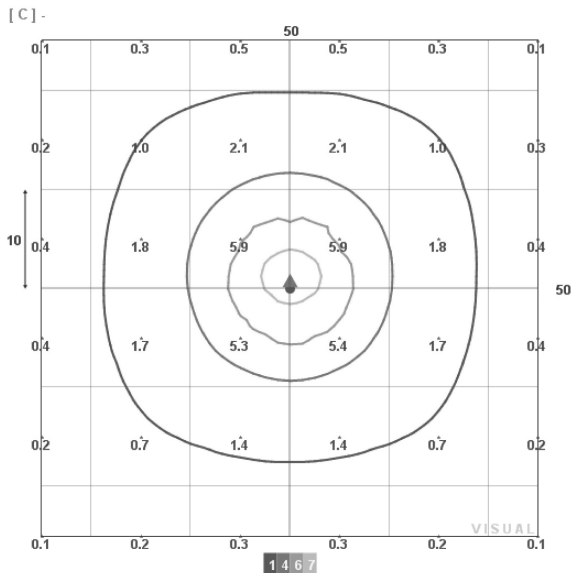

CAN40

40 Watt LED Canopy Light, 5300 Lumens

PRODUCT SPECIFICATIONS

Description: This small and versatile canopy light is ideal for ceiling heights of 8-12 feet.

Features

- Instant start without flickering or humming
- Easy to install and operate
- Consistent output levels
- IP65 rated for wet locations
- Long lifespan
- Sturdy aluminum housing and polycarbonate lens
- Input Voltage: 120-277V
- Lumens: 5,300
- Amps: 0.33-120V / 0.14V
- DLC Listed: Yes, Premium
- Dimensions: 9 x 9 x 4.5 inches
- Color Temp: 5000K
- Power: 40 Watts
- Dimmable: No
- UL Rated: Yes
- Color: White
- CRI: >80
- Lumens per Watt: 133
- Rated Hours: 50,000
- Warranty: 5 Year
- Type: Canopy Light

ISOFOOTCANDLE PLOT

DISTANCE IN FEET

Mounting Height

10 Feet

ISOFOOTCANDLE PLOT

DISTANCE IN FEET

Mounting Height

12 Feet