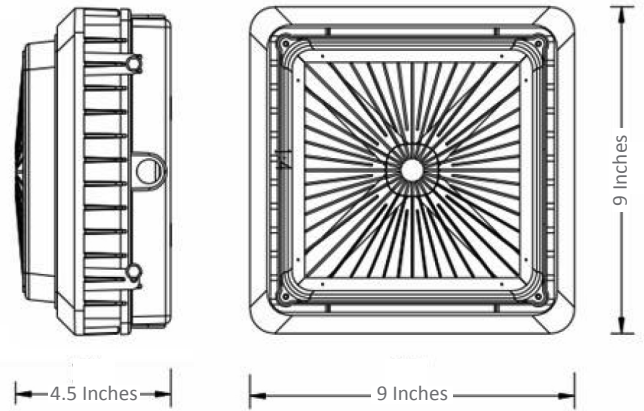

CAN40

40 Watt LED Canopy Light, 5300 Lumens

PRODUCT SPECIFICATIONS

Description: This small and versatile canopy light is ideal for ceiling heights of 8-12 feet.

Features

- Instant start without flickering or humming
- Easy to install and operate
- Consistent output levels
- IP65 rated for wet locations
- Long lifespan
- Sturdy aluminum housing and polycarbonate lens
- Input Voltage: 120-277V
- Lumens: 5,300
- Amps: 0.33-120V / 0.14V
- DLC Listed: Yes, Premium
- Dimensions: 9 x 9 x 4.5 inches
- Color Temp: 5000K
- Power: 40 Watts
- Dimmable: No
- UL Rated: Yes
- Color: White
- CRI: >80
- Lumens per Watt: 133
- Rated Hours: 50,000
- Warranty: 5 Year
- Type: Canopy Light

ISOFOOTCANDLE PLOT

DISTANCE IN FEET

Mounting Height

10 Feet

ISOFOOTCANDLE PLOT

DISTANCE IN FEET

Mounting Height

12 Feet