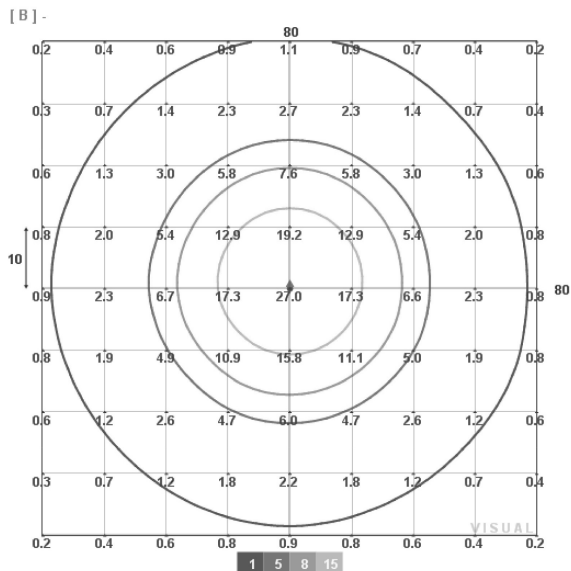

Features

- Replaces up to 1,000 Watt metal halide or HPS
- Perfect for ceiling heights ranging from 20 to 35 feet
- Easy to install and operate
- Instant start means no flickering and no humming
- Input Voltage: 120-277V
- Lumens: 30,300
- Amps: 1.84-120V / 0.80-277 V
- DLC Listed: Yes, Premium
- Dimensions: 23.6 x 10.3 x 2.2 inches
- Color Temp: 5000K
- Power: 220 Watts
- Dimmable: Yes 1-10V
- UL Rated: Yes
- Color: White
- CRI: >80
- Lumens per Watt: 135
- Power Factor: >0.9
- Warranty: 5 Year
- Type: LED High Bay

ISOFOOTCANDLE PLOT

DISTANCE IN FEET

Mounting Height

20 Feet

ISOFOOTCANDLE PLOT

DISTANCE IN FEET

Mounting Height

25 Feet