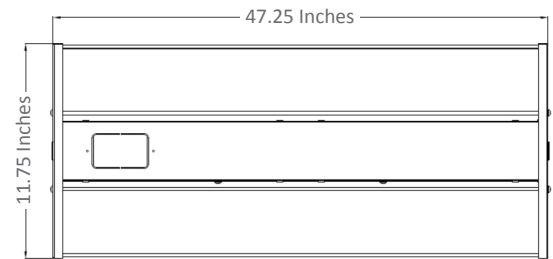

HBL220

Linear LED High Bay 220 Watt 30,300 Lumens

PRODUCT SPECIFICATIONS

Description: This LED high bay is a must have upgrade for environments with metal halide or fluorescent high bay fixtures. Warehouses, factories and supermarkets will benefit from the uniform lighting. Easy to install and operate, this versatile 220 watt LED high bay fixture has several mounting options available.

Features

- Replaces up to 1,000 Watt metal halide or HPS
- Perfect for ceiling heights ranging from 20 to 35 feet
- Easy to install and operate
- Instant start means no flickering and no humming
- Input Voltage: 120-277V
- Lumens: 30,300
- Amps: 1.84-120V / 0.80-277 V
- DLC Listed: Yes, Premium
- Dimensions: 23.6 x 10.3 x 2.2 inches
- Color Temp: 5000K
- Power: 220 Watts
- Dimmable: Yes 1-10V
- UL Rated: Yes
- Color: White
- CRI: >80
- Lumens per Watt: 135
- Power Factor: >0.9
- Warranty: 5 Year
- Type: LED High Bay

ISOFOOTCANDLE PLOT

DISTANCE IN FEET

Mounting Height

20 Feet

ISOFOOTCANDLE PLOT

DISTANCE IN FEET

Mounting Height

25 Feet