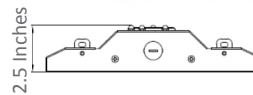

HBL220

Linear LED High Bay 220 Watt 30,300 Lumens

PRODUCT SPECIFICATIONS

Description: This LED high bay is a must have upgrade for environments with metal halide or fluorescent high bay fixtures. Warehouses, factories and supermarkets will benefit from the uniform lighting. Easy to install and operate, this versatile 220 watt LED high bay fixture has several mounting options available.

Features

- Replaces up to 1,000 Watt metal halide or HPS
- Perfect for ceiling heights ranging from 20 to 35 feet
- Easy to install and operate
- Instant start means no flickering and no humming
- Input Voltage: 120-277V
- Lumens: 30,300
- Amps: 1.84-120V / 0.80-277 V
- DLC Listed: Yes, Premium
- Dimensions: 23.6 x 10.3 x 2.2 inches
- Color Temp: 5000K
- Power: 220 Watts
- Dimmable: Yes 1-10V
- UL Rated: Yes
- Color: White
- CRI: >80
- Lumens per Watt: 135
- Power Factor: >0.9
- Warranty: 5 Year
- Type: LED High Bay

ISOFOOTCANDLE PLOT

DISTANCE IN FEET

Mounting Height

20 Feet

ISOFOOTCANDLE PLOT

DISTANCE IN FEET

Mounting Height

25 Feet