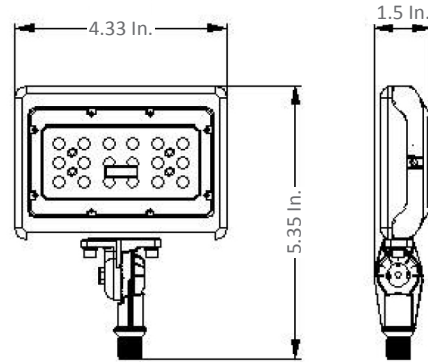

SFL15

15 Watt LED Mini Flood Light

PRODUCT SPECIFICATIONS

Description: This mini yet powerful 15 watt LED flood light is an energy saving replacement for 50-70 watt HID fixtures.

Features

- Knuckle mount (1/2 inch NPT)
- Wide light distribution
- IP65 rated for wet locations
- Dark bronze cast aluminum alloy housing
- Input Voltage: 120-277V
- Color Temperature: 5000K
- CRI: >80
- Lumens: 1,730
- Power: 15 Watts
- Lumens Per Watt: 115
- Amps: 0.125- 120V / 0.05- 277V
- Dimmable: No
- Rated Hours: 50,000
- DLC Listed: Yes, Premium
- UL Rated: Yes
- Warranty: 5 Year
- Color: Dark Bronze
- Weight: 0.9 lbs.

ISOFOOTCANDLE PLOT

DISTANCE IN FEET

Setback Distance

7 Feet

ISOFOOTCANDLE PLOT

DISTANCE IN FEET

Setback Distance

10 Feet