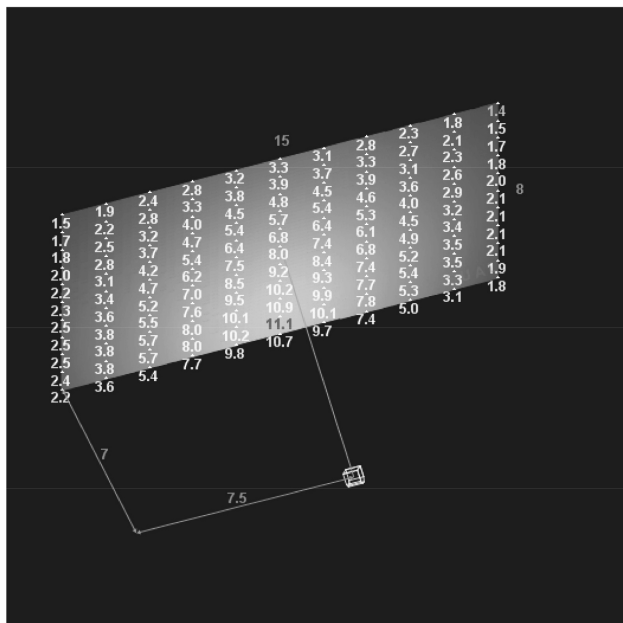

SFL15

15 Watt LED Mini Flood Light

PRODUCT SPECIFICATIONS

Description: This mini yet powerful 15 watt LED flood light is an energy saving replacement for 50-70 watt HID fixtures.

Features

- Knuckle mount (1/2 inch NPT)
- Wide light distribution
- IP65 rated for wet locations
- Dark bronze cast aluminum alloy housing
- Input Voltage: 120-277V
- Color Temperature: 5000K
- CRI: >80
- Lumens: 1,730
- Power: 15 Watts
- Lumens Per Watt: 115
- Amps: 0.125- 120V / 0.05- 277V
- Dimmable: No
- Rated Hours: 50,000
- DLC Listed: Yes, Premium
- UL Rated: Yes
- Warranty: 5 Year
- Color: Dark Bronze
- Weight: 0.9 lbs.

ISOFOOTCANDLE PLOT

DISTANCE IN FEET

Setback Distance

7 Feet

ISOFOOTCANDLE PLOT

DISTANCE IN FEET

Setback Distance

10 Feet