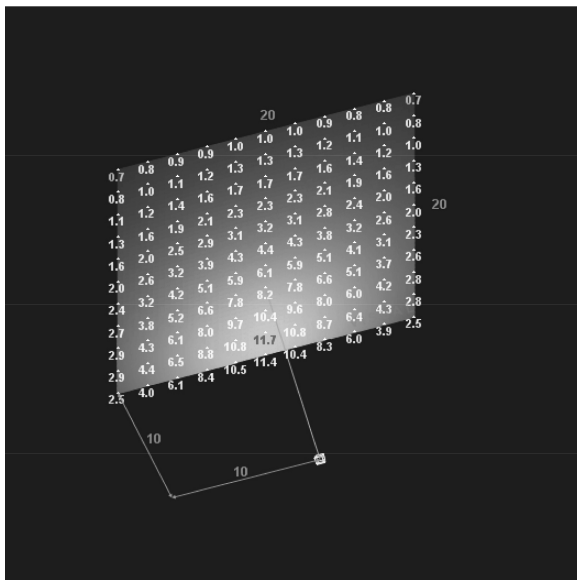

SFL30

30 Watt LED Small Flood Light

PRODUCT SPECIFICATIONS

Description: This small yet powerful 30 watt LED flood light is an energy saving replacement for 100-150 watt HID fixtures.

Features

- Knuckle mount (1/2 inch NPT)
- Wide light distribution
- IP65 rated for wet locations
- Dark bronze cast aluminum alloy housing
- Input Voltage: 120-277V
- Color Temperature: 5000K
- CRI: >80
- Lumens: 3,750
- Power: 30 Watts
- Lumens Per Watt: 125
- Amps: 0.25- 120V / 0.11- 277V
- Dimmable: No
- Rated Hours: 50,000
- DLC Listed: Yes, Premium
- UL Rated: Yes
- Warranty: 5 Year
- Color: Dark Bronze
- Weight: 2.43 lbs.

ISOFOOTCANDLE PLOT

DISTANCE IN FEET

Setback Distance

10 Feet

ISOFOOTCANDLE PLOT

DISTANCE IN FEET

Setback Distance

15 Feet