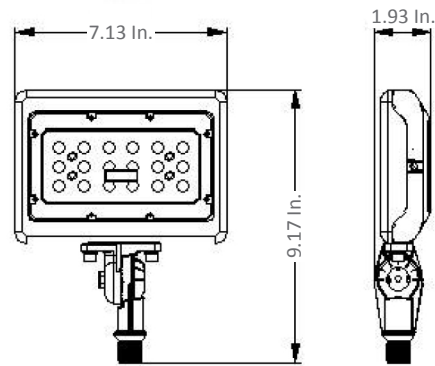

SFL30

30 Watt LED Small Flood Light

PRODUCT SPECIFICATIONS

Description: This small yet powerful 30 watt LED flood light is an energy saving replacement for 100-150 watt HID fixtures.

Features

- Knuckle mount (1/2 inch NPT)
- Wide light distribution
- IP65 rated for wet locations
- Dark bronze cast aluminum alloy housing
- Input Voltage: 120-277V
- Color Temperature: 5000K
- CRI: >80
- Lumens: 3,750
- Power: 30 Watts
- Lumens Per Watt: 125
- Amps: 0.25- 120V / 0.11- 277V
- Dimmable: No
- Rated Hours: 50,000
- DLC Listed: Yes, Premium
- UL Rated: Yes
- Warranty: 5 Year
- Color: Dark Bronze
- Weight: 2.43 lbs.

ISOFOOTCANDLE PLOT

DISTANCE IN FEET

Setback Distance

10 Feet

ISOFOOTCANDLE PLOT

DISTANCE IN FEET

Setback Distance

15 Feet