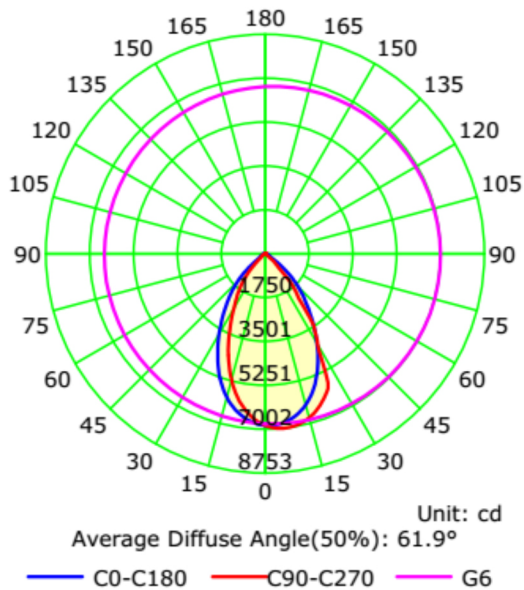

Features

- LED panel rotates 180°
- Energy saving LEDs have a long lifespan
- Easy wall mount installation
- IP65 rated for wet locations
- Dark bronze aluminum alloy housing
- Input Voltage: 120-277V
- Lumens: 8,100
- Amps: 0.5-120V / 0.21-277V
- DLC Listed: Yes, Premium
- Dimensions: 9 x 6 x 5 inches
- Color Temp: 5000K
- Power: 60 Watts
- Dimmable: No
- UL Rated: Yes
- Color: Dark Bronze
- CRI: >70
- Lumens per Watt: 135
- Rated Hours: 50,000
- Warranty: 5 Year

180°
Adjustable
Angle

Polar Distribution Plot

Back Panel