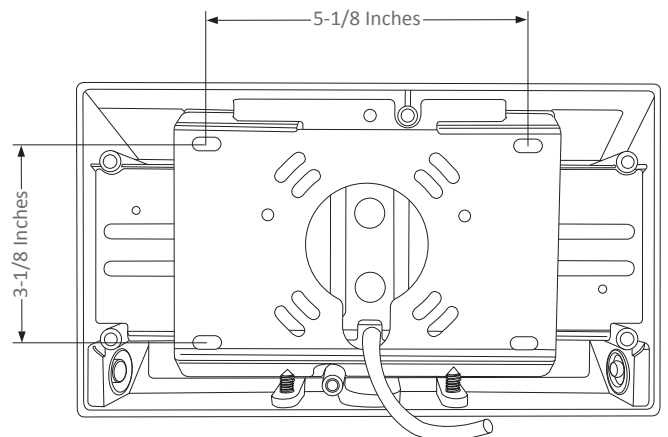

UWP60

60 Watt Universal Wall Pack, 8100 Lumens

PRODUCT SPECIFICATIONS

Description: This 60 watt LED wall pack is best suited for exterior wall mount placement and works great in locations such as loading docks, building exteriors and parking garages. The LED fixture rotates 180° for different configurations to suit your commercial lighting needs.

Features

- LED panel rotates 180°
- Energy saving LEDs have a long lifespan
- Easy wall mount installation
- IP65 rated for wet locations
- Dark bronze aluminum alloy housing
- Input Voltage: 120-277V
- Lumens: 8,100
- Amps: 0.5-120V / 0.21-277V
- DLC Listed: Yes, Premium
- Dimensions: 9 x 6 x 5 inches
- Color Temp: 5000K
- Power: 60 Watts
- Dimmable: No
- UL Rated: Yes
- Color: Dark Bronze
- CRI: >70
- Lumens per Watt: 135
- Rated Hours: 50,000
- Warranty: 5 Year

180°
Adjustable
Angle

Polar Distribution Plot

Back Panel