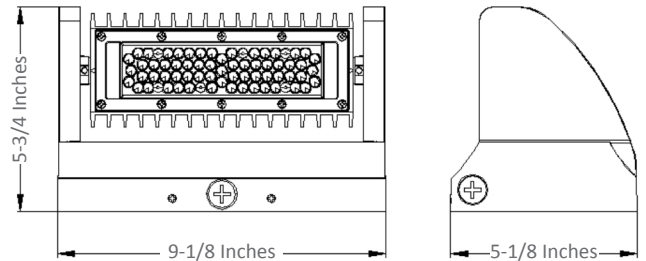

UWP60

60 Watt Universal Wall Pack, 8100 Lumens

PRODUCT SPECIFICATIONS

Description: This 60 watt LED wall pack is best suited for exterior wall mount placement and works great in locations such as loading docks, building exteriors and parking garages. The LED fixture rotates 180° for different configurations to suit your commercial lighting needs.

Features

- LED panel rotates 180°
- Energy saving LEDs have a long lifespan
- Easy wall mount installation
- IP65 rated for wet locations
- Dark bronze aluminum alloy housing
- Input Voltage: 120-277V
- Lumens: 8,100
- Amps: 0.5-120V / 0.21-277V
- DLC Listed: Yes, Premium
- Dimensions: 9 x 6 x 5 inches
- Color Temp: 5000K
- Power: 60 Watts
- Dimmable: No
- UL Rated: Yes
- Color: Dark Bronze
- CRI: >70
- Lumens per Watt: 135
- Rated Hours: 50,000
- Warranty: 5 Year

180°
Adjustable
Angle

Polar Distribution Plot

Back Panel