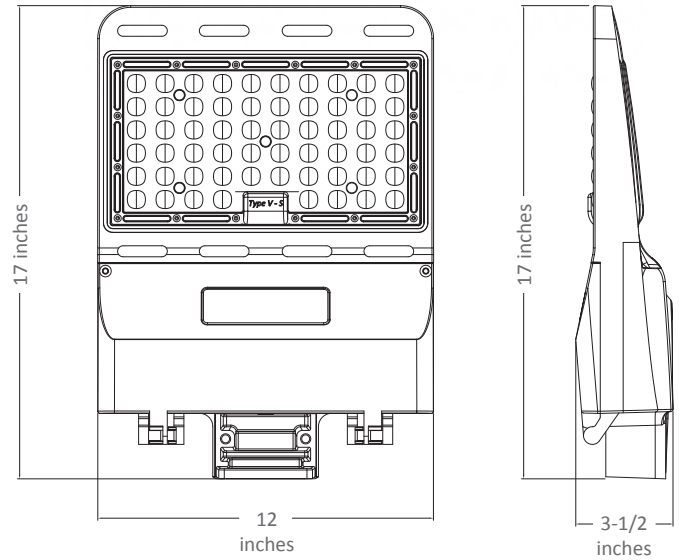

## 150 Watt Adjustable LED Wall Pack

### PRODUCT SPECIFICATIONS

**Description:** 150 watt adjustable LED wall pack is meant for mounting heights of 12-20 feet.

#### Features

- Includes wall mounting bracket
- Fixture angle can be adjusted for maximum coverage or for creating a wall wash effect
- IP66 rating allows wall pack to endure severe weather conditions for many years
- Quick, easy installation
- Wall pack is dark sky friendly when mounted parallel to the ground
- Input Voltage: 120-277V
- Color Temperature: 5000K
- CRI: >80
- Lumens: 20,250
- Power: 150 Watts
- Lumens Per Watt: 135
- Amps: 1.25- 120V / 0.54- 277V
- Dimmable: Yes
- Rated Hours: 100,000- LM70
- DLC Listed: Yes
- UL Rated: Yes
- Warranty: 5 Year
- Dimensions: 17L x 12W x 3.5H (inches)
- Color: Dark Bronze
- Weight: 8.35 (lbs.)

### ADJUSTABLE YOKE MOUNT