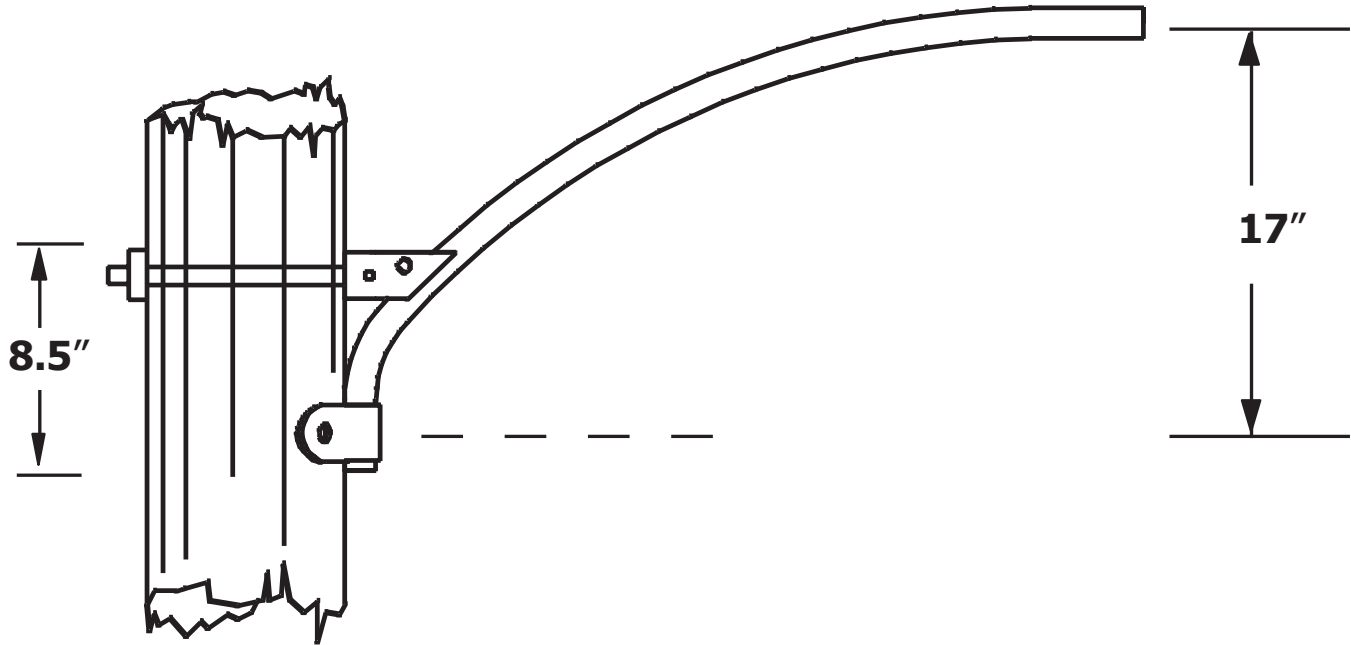

# 2-1/2 ft. Upsweep Wood Pole Bracket. 1-1/4 inch Aluminum Pipe. #WPB1156

## Specifications

|                      |          |
|----------------------|----------|
| Length:              | 2.5 ft.  |
| Pipe Size:           | 1.25 in. |
| Rise:                | 17 in.   |
| Bracket Weight:      | 3 lbs.   |
| Pole Space:          | 8.5 in.  |
| Max. Luminaire Wt. : | 26 lbs.  |
| Max. EPA (1):        | 1.2      |