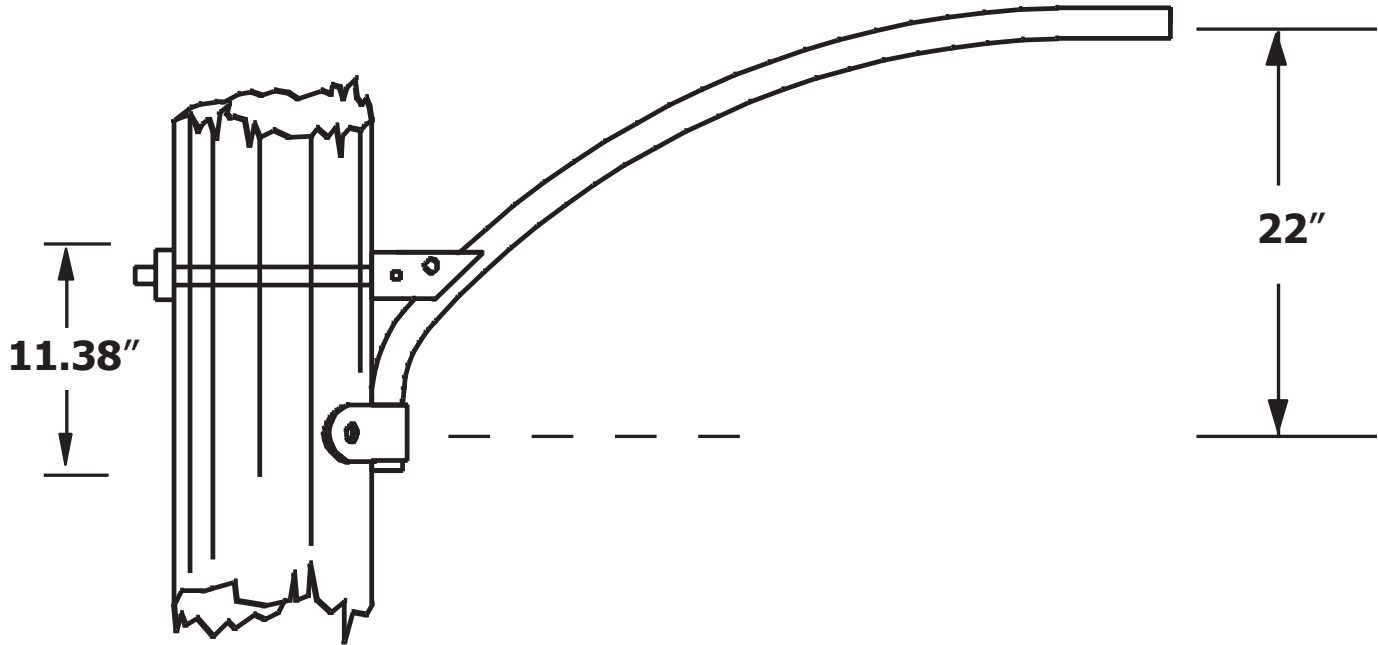

4 ft. Upsweep Wood Pole Bracket. 1-1/4 inch Aluminum Pipe. #WPB1158

Specifications

Length:	4 ft.
Pipe Size:	1.25 in.
Rise:	22 in.
Bracket Weight:	6 lbs.
Pole Space:	11.38 in.
Max. Luminaire Wt. :	48 lbs.
Max. EPA (1):	1.6