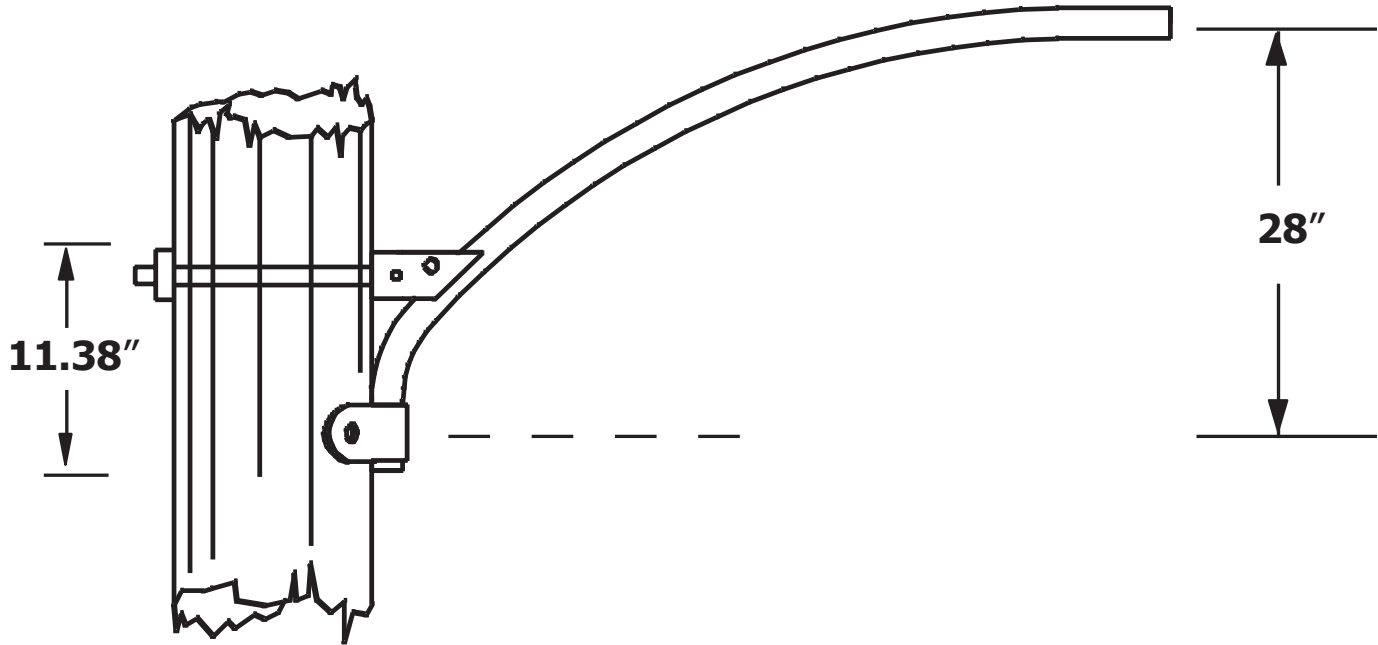

**6 ft. Upsweep Wood Pole Bracket. 1-1/4 inch Aluminum Pipe.
#WPB1159**

Specifications

Length:	6 ft.
Pipe Size:	1.25 in.
Rise:	28 in.
Bracket Weight:	7 lbs.
Pole Space:	11.38 in.
Max. Luminaire Wt. :	32 lbs.
Max. EPA (1):	0.9