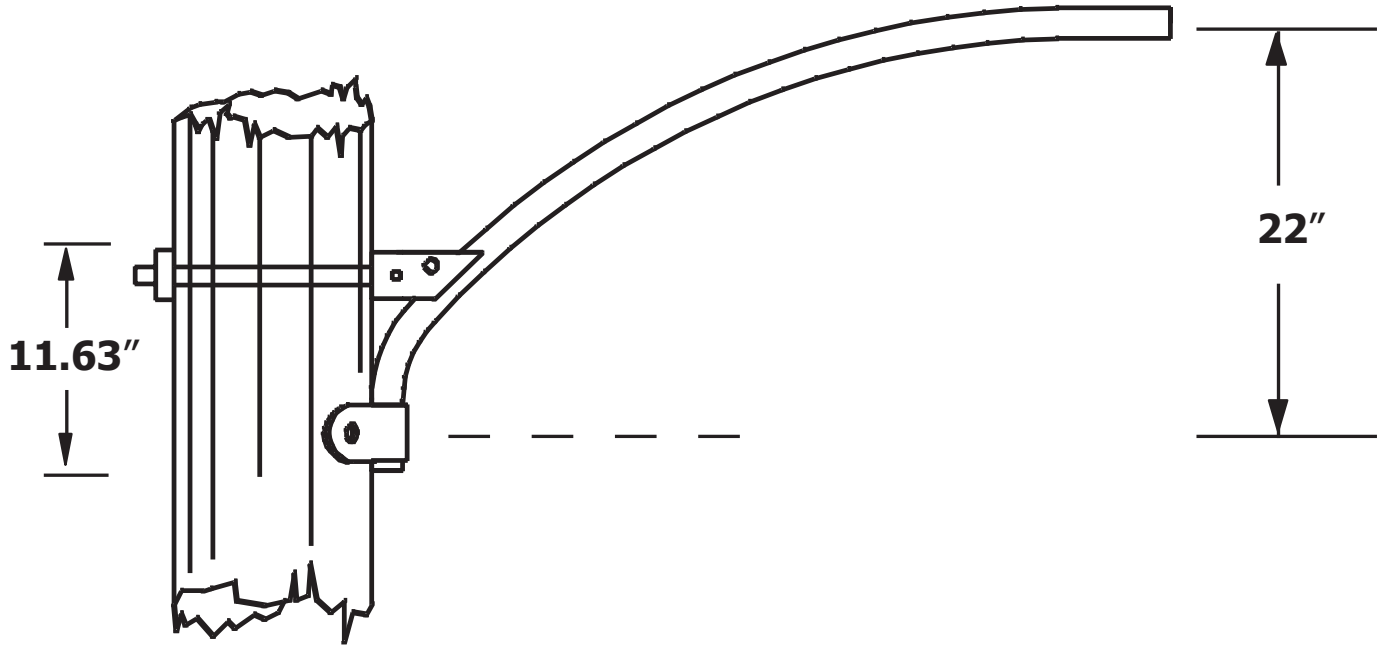

4 ft. Upsweep Wood Pole Bracket. 2 inch Aluminum Pipe. #WPB1160

Specifications

Length:	4 ft.
Pipe Size:	2 in.
Rise:	22 in.
Bracket Weight:	8 lbs.
Pole Space:	11.63 in.
Max. Luminaire Wt. :	70 lbs.
Max. EPA (1):	1.6