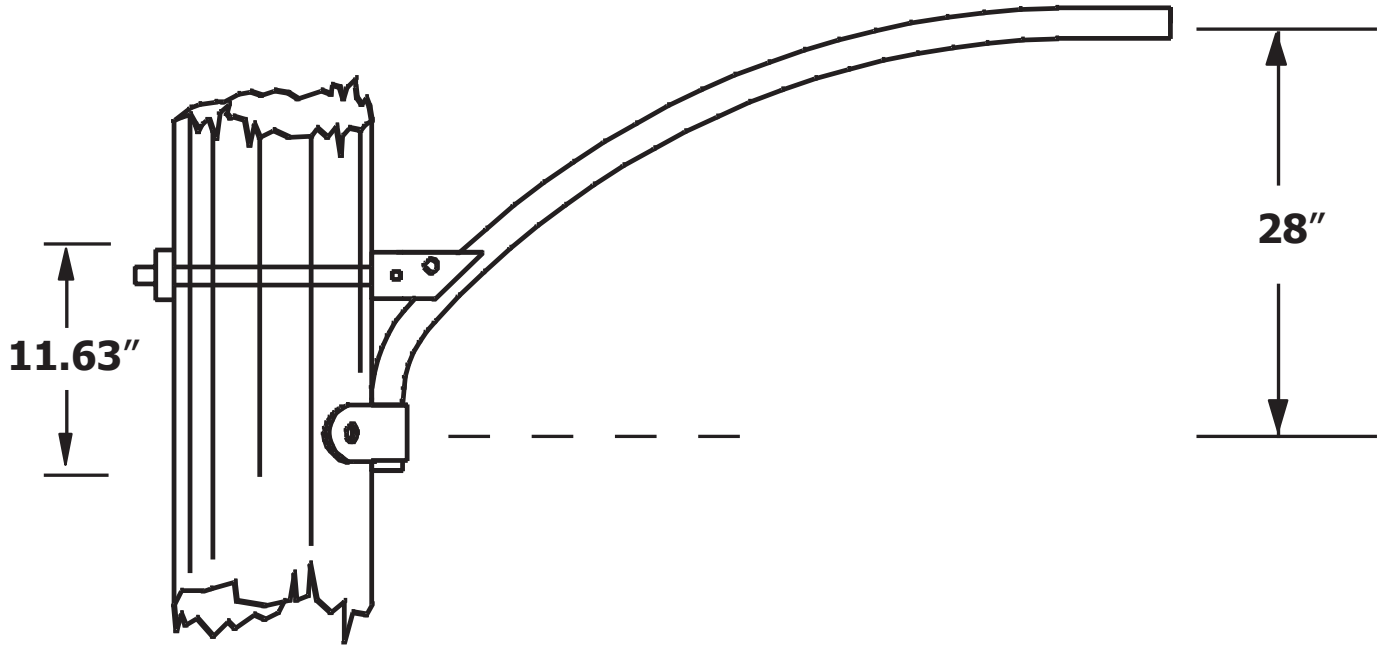

# 6 ft. Upsweep Wood Pole Bracket. 2 inch Aluminum Pipe. #WPB1161

## Specifications

Length:	6 ft.
Pipe Size:	2 in.
Rise:	28 in.
Bracket Weight:	11 lbs.
Pole Space:	11.63 in.
Max. Luminaire Wt. :	56 lbs.
Max. EPA (1):	1.6