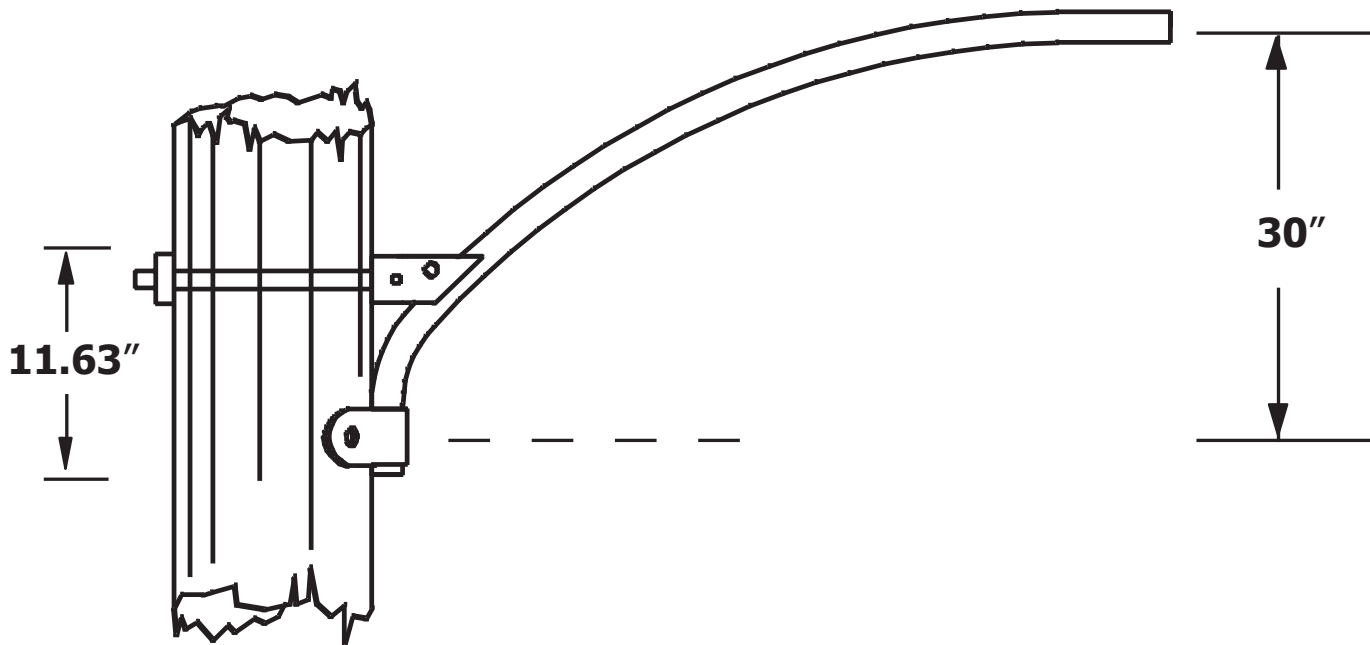

8 ft. Upsweep Wood Pole Bracket. 2 inch Aluminum Pipe. #WPB1162

Specifications

Length:	8 ft.
Pipe Size:	2 in.
Rise:	30 in.
Bracket Weight:	13 lbs.
Pole Space:	11.63 in.
Max. Luminaire Wt. :	37 lbs.
Max. EPA (1):	1.1