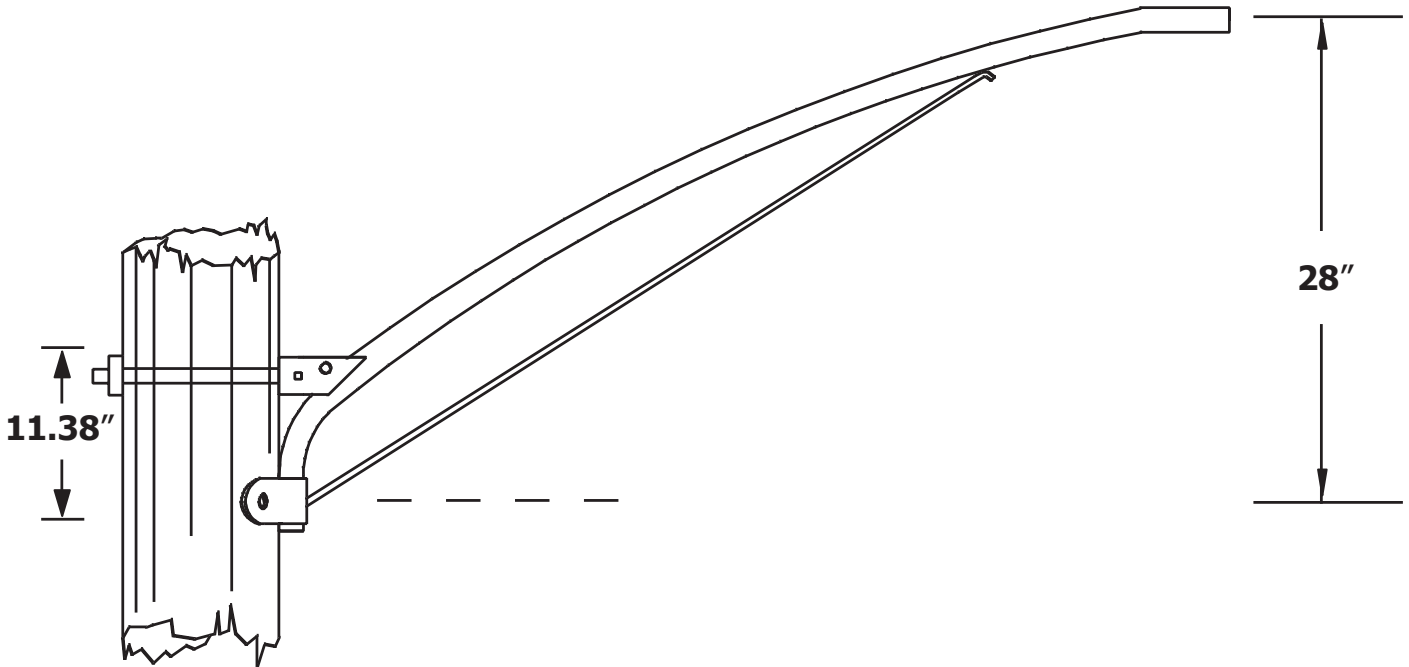

6 ft. Upsweep - Underbraced Wood Pole Bracket. 1-1/4 inch Aluminum Pipe. #WPB1165

Specifications

Length:	6 ft.
Pipe Size:	1.25 in.
Rise:	28 in.
Bracket Weight:	8 lbs.
Pole Space:	11.38 in.
Max. Luminaire Wt. :	51 lbs.
Max. EPA (1):	1.1