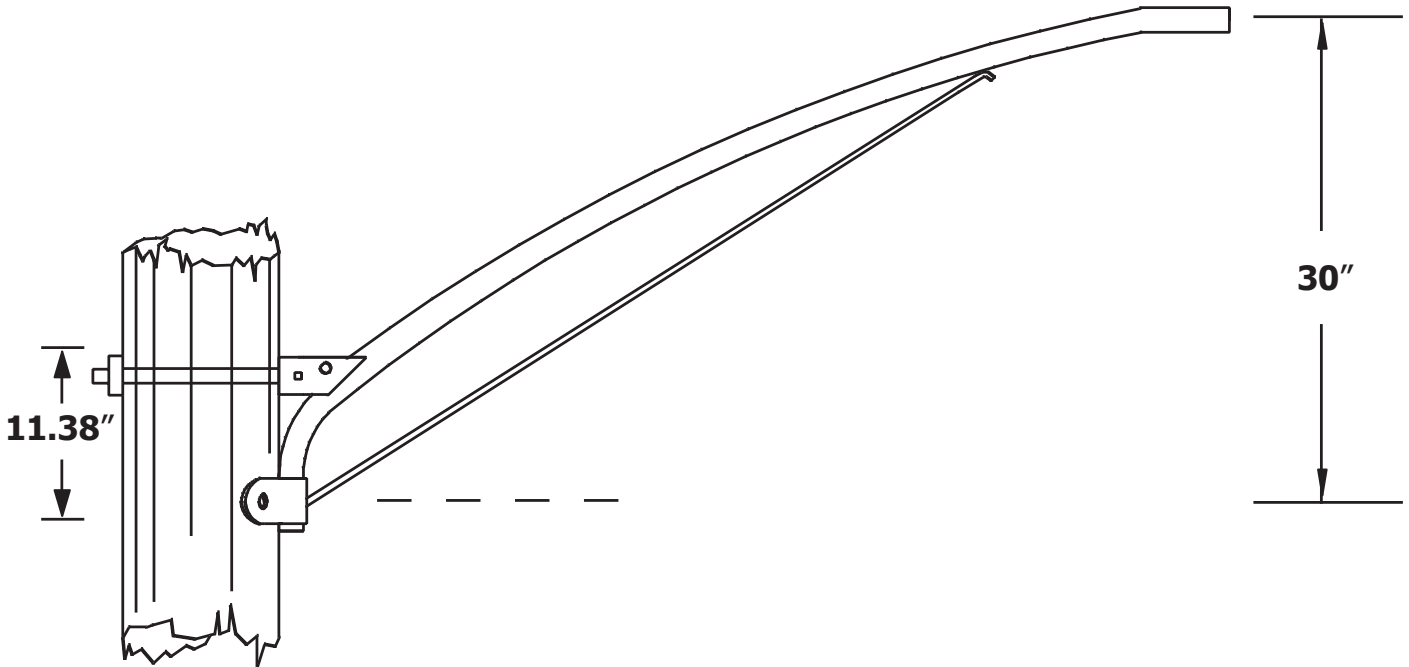

8 ft. Upsweep - Underbraced Wood Pole Bracket. 1-1/4 inch Aluminum Pipe. #WPB1166

Specifications

Length:	8 ft.
Pipe Size:	1.25 in.
Rise:	30 in.
Bracket Weight:	11 lbs.
Pole Space:	11.38 in.
Max. Luminaire Wt. :	45 lbs.
Max. EPA (1):	0.7