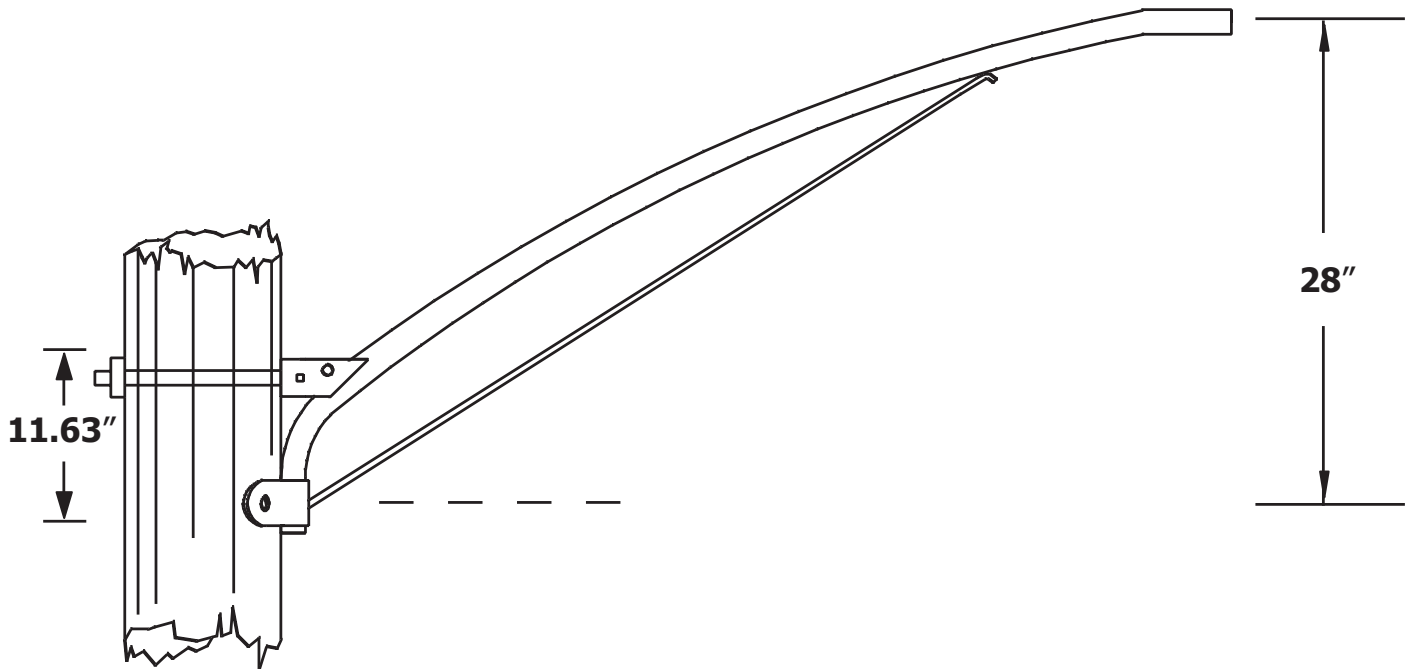

6 ft. Upsweep - Underbraced Wood Pole Bracket. 2 inch Aluminum Pipe. #WPB1167

Specifications

Length:	6 ft.
Pipe Size:	2 in.
Rise:	28 in.
Bracket Weight:	12 lbs.
Pole Space:	11.63 in.
Max. Luminaire Wt. :	70 lbs.
Max. EPA (1):	1.6