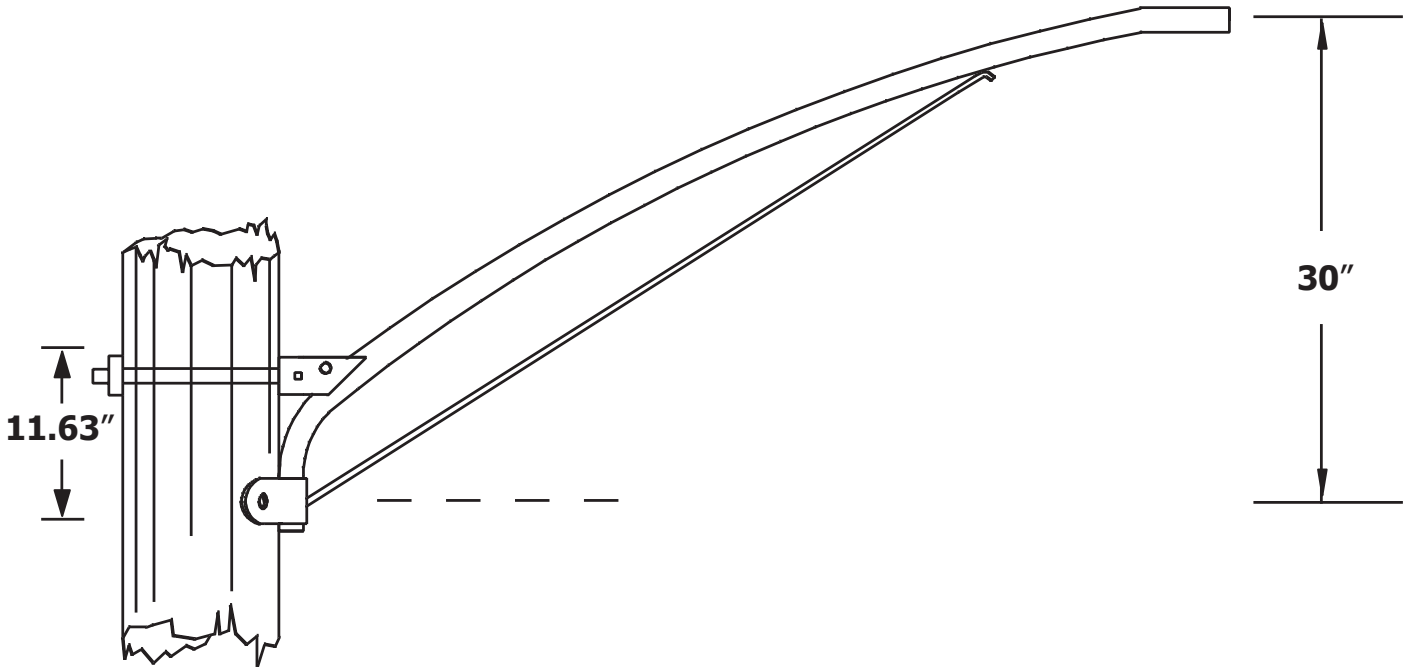

8 ft. Upsweep - Underbraced Wood Pole Bracket. 2 inch Aluminum Pipe. #WPB1168

Specifications

Length:	8 ft.
Pipe Size:	2 in.
Rise:	30 in.
Bracket Weight:	15 lbs.
Pole Space:	11.63 in.
Max. Luminaire Wt. :	67 lbs.
Max. EPA (1):	1.2