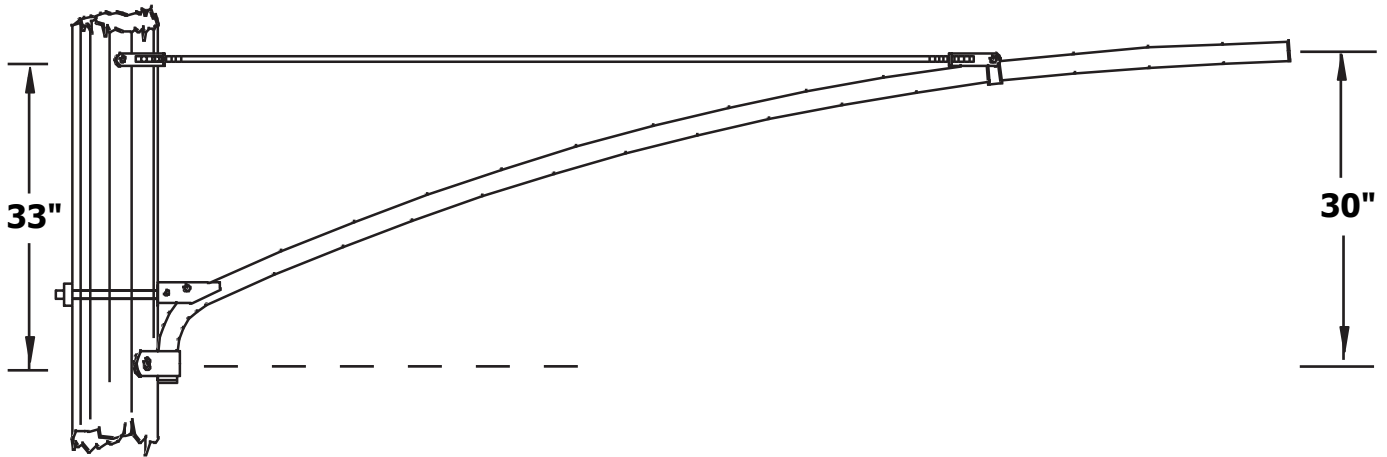

12 ft. Tie-Rod Wood Pole Bracket. 1-1/4 inch Aluminum Pipe. #WPB1173

Specifications

Length:	12 ft.
Pipe Size:	1.25 in.
Rise:	30 in.
Bracket Weight:	17 lbs.
Pole Space:	33 in.
Max. Luminaire Wt. :	30 lbs.
Max. EPA (1):	0.7