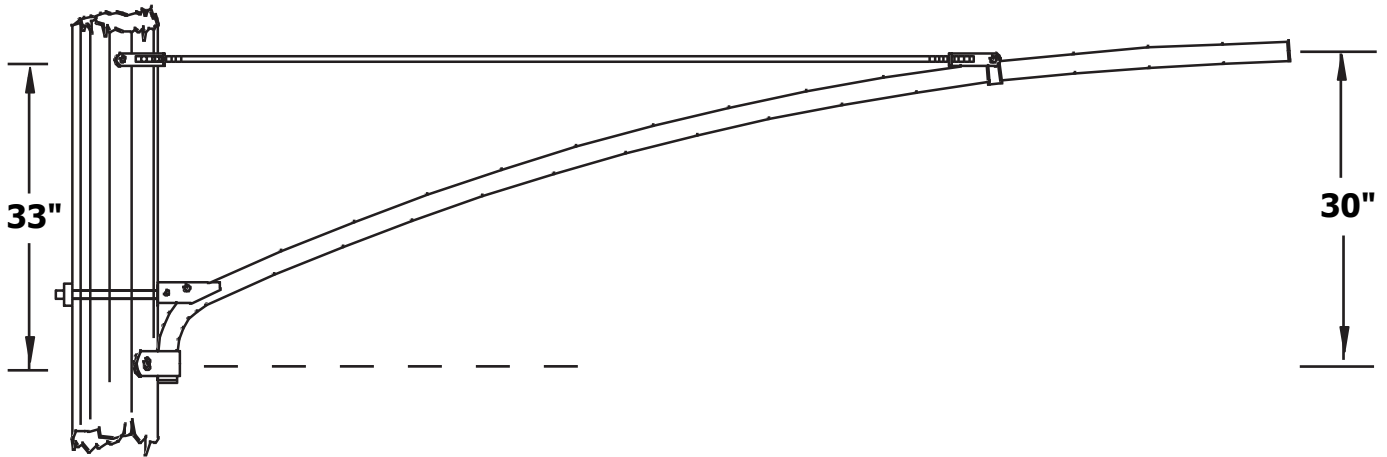

# 16 ft. Tie-Rod Wood Pole Bracket. 1-1/4 inch Aluminum Pipe. #WPB1175

## Specifications

<b>Length:</b>	16 ft.
<b>Pipe Size:</b>	1.25 in.
<b>Rise:</b>	30 in.
<b>Bracket Weight:</b>	21 lbs.
<b>Pole Space:</b>	33 in.
<b>Max. Luminaire Wt. :</b>	14 lbs.
<b>Max. EPA (1):</b>	0.4