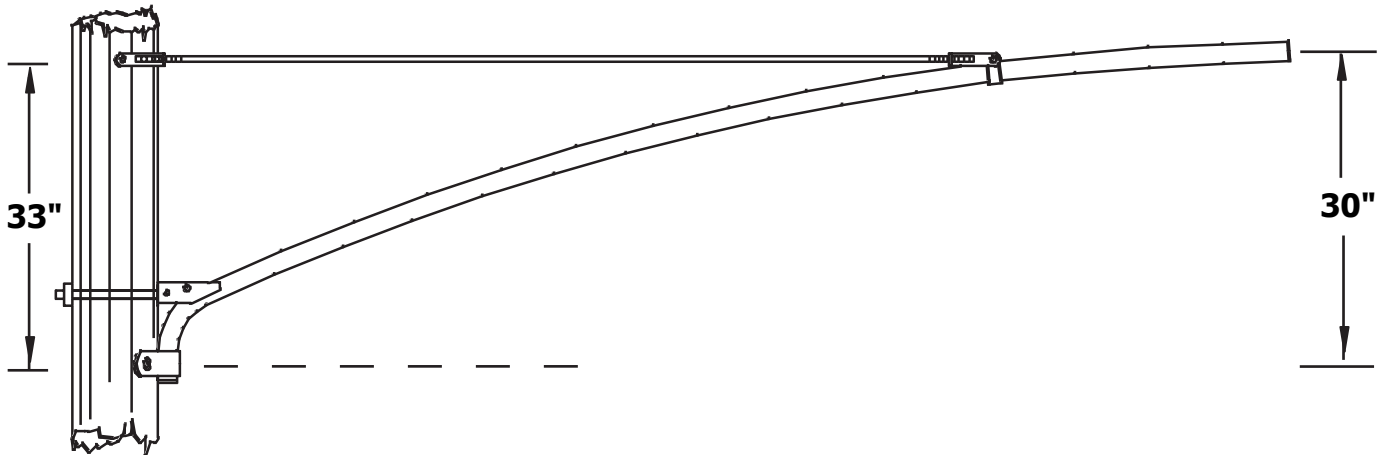

12 ft. Tie-Rod Wood Pole Bracket. 2 inch Aluminum Pipe. #WPB1178

Specifications

Length:	12 ft.
Pipe Size:	2 in.
Rise:	30 in.
Bracket Weight:	26 lbs.
Pole Space:	33 in.
Max. Luminaire Wt. :	50 lbs.
Max. EPA (1):	1.2