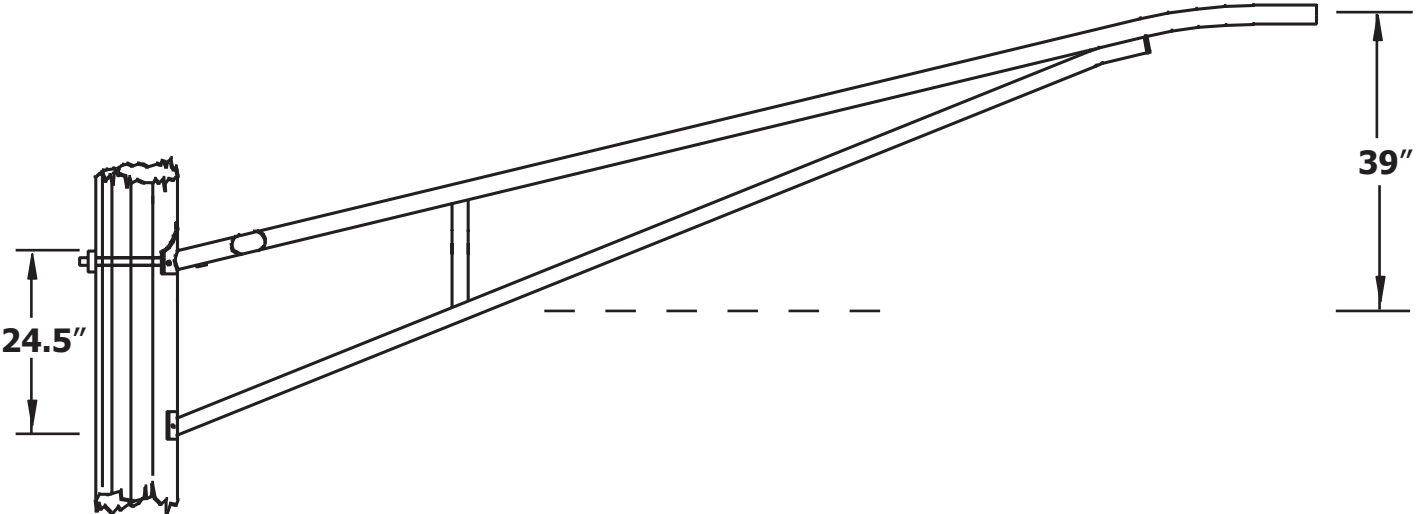

# 8 ft. Aluminum Truss Bracket. #WPB1183

## Specifications

<b>Length:</b>	8 ft.
<b>Member Upper Tube:</b>	3 in.
<b>Member Lower Tube:</b>	1.5 in.
<b>Rise:</b>	39 in.
<b>Bracket Weight:</b>	20 lbs.
<b>Pole Space:</b>	24.5 in.
<b>Max. Luminaire Wt. :</b>	75 lbs.
<b>Max. EPA (1):</b>	1.6