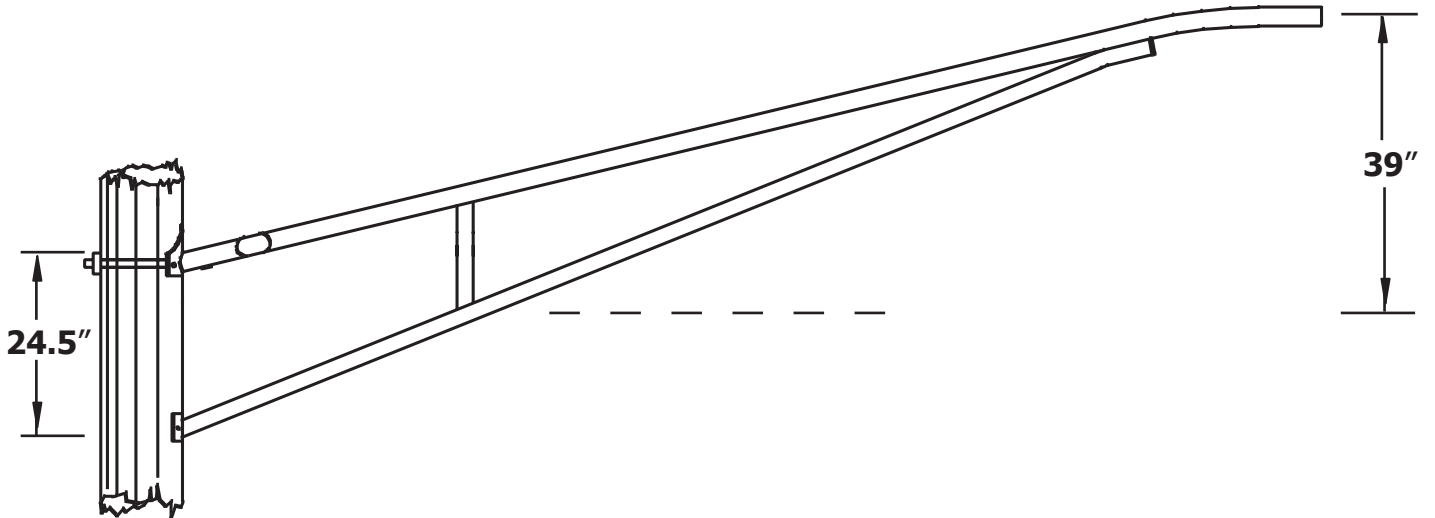

## 15 ft. Aluminum Truss Bracket. #WPB1186

### Specifications

<b>Length:</b>	15 ft.
<b>Member Upper Tube:</b>	4 in.
<b>Member Lower Tube:</b>	2 in.
<b>Rise:</b>	39 in.
<b>Bracket Weight:</b>	41 lbs.
<b>Pole Space:</b>	24.5 in.
<b>Max. Luminaire Wt. :</b>	75 lbs.
<b>Max. EPA (1):</b>	1.6